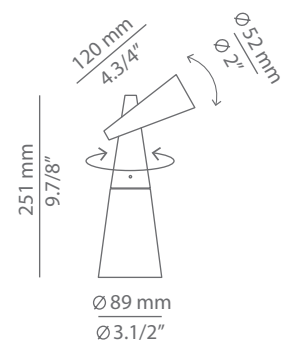

Special instructions