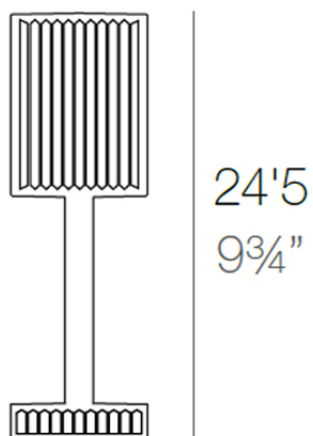

## Gatsby prisma table lamp

by Ramón Esteve

The Gatsby collection, designed by Ramón Esteve, evokes the elegance and glamour of Art Deco, reminding us of the Roaring Twenties. Inspired by the bonanza, parties and excesses of that era, Gatsby combines intricate design with extraordinary simplicity, reflecting the American dream.

### Description

Polymethylmethacrylate resin. Transparent or colored

Weight: 0.56 Kg

GATSBY Lámpara Mesa Prismática  
GATSBY Prismatic Table Lamp