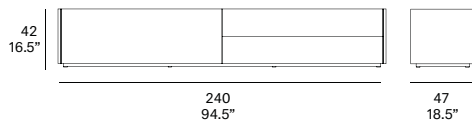

indoor

Team

3-drawer TV module / mueble TV 3 cajones

Mario Ruiz, 2017

T823 C

3-drawer / 3 cajones