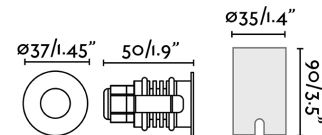

GRUND LED Inox recessed lamp 2W

Ref. 70726

LED recessed lamp for garden and terrace lighting. This 2W LED floor-recessed lamp is ideal for creating guide lights which highlight the paths in gardens and building areas. This luminaire features IP67 that gives high protection against rain and solids. It comes with IK08 shock resistance. Permits vehicle passage up to 1000Kg.

Specifications

Bulb:	LED 2W COB LED 15° 700mA
Bulb included:	Yes
Transformer:	Driver
Transformer included:	No
IP:	67
Class:	III
Material:	316 stainless steel and transparent glass diffuser
Designer:	
Height:	95 mm
Diameter:	37 Ø
Net Weight:	0.09 kg
Volume:	0.00045 m3