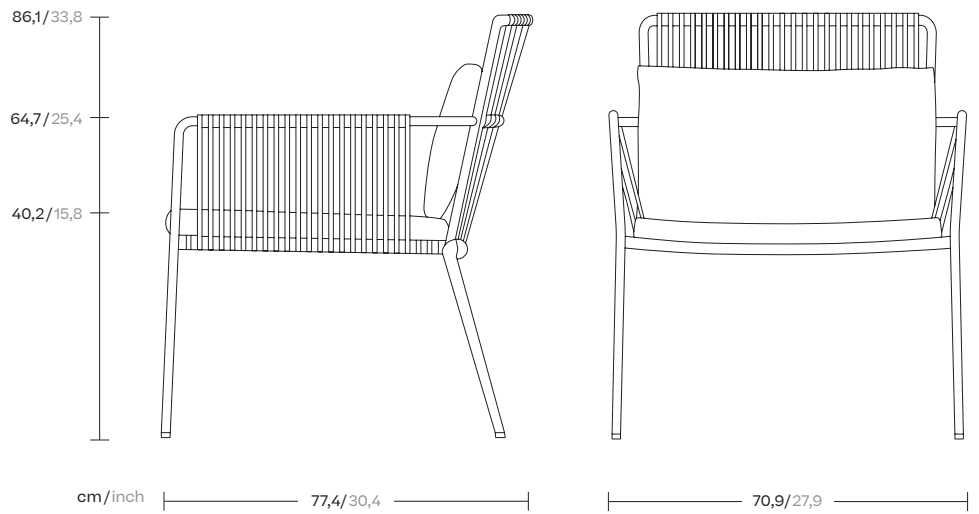

Net

New club armchair

by Kettal Studio

kettal

New club armchair

Designer
Kettal Studio

Collection
Net

Reference
KS6800900

1/4

cm/inch

The Kettal Net collection conserves a classic structure, elegant and with a smooth, line that gives a calming and attractive appearance. Woven cords and aluminium, tubing come together to provide a light, handcrafted look.