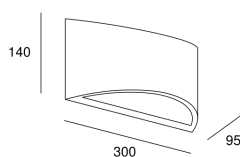

### TECHNICAL FEATURES

IP20

**Power (W)** : Max. power 40W

**Voltage / frequency** : 100-240V/50-60Hz

**Total power consumption of light (W)** : 40W

**Max. temperature** : 25°C

**Structure material** : Plaster

**Warranty** : 5 Years

**Structure finish** : White

**Energy efficiency** : Light bulb not included

**Max. size of light bulb** : 129/45 mm

**Recommended light bulb** : E14