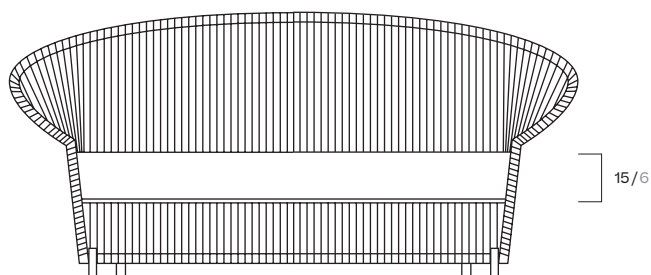

Bitta Lounge
Daybed Lounge
Bela Rope
by Rodolfo Dordoni

kettal

Daybed Lounge Bela Rope

Designer
Rodolfo Dordoni

Collection
Bitta Lounge

Reference
KS7L00900

1/5

cm/inch

78/30,7

23/9

The new Bitta Lounge features a gentle, rounded design with sizes and proportions appropriate for small spaces. Thanks to its lightness and design it is ideal for public and residential areas, with seat and backrest cushions for greater ergonomic comfort.

cm/inch

161/63,4

kettal

Daybed Lounge Bela Rope

Designer
Rodolfo Dordoni

Collection
Bitta Lounge

Reference
KS7L00900

2/5