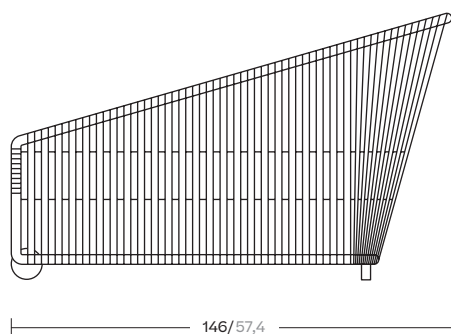

Bitta Lounge
Daybed Lounge
Bela Rope
by Rodolfo Dordoni

kettal

Daybed Lounge Bela Rope

Designer
Rodolfo Dordoni

Collection
Bitta Lounge

Reference
KS7L00900

1/5

cm/inch

78/30,7

23/9

The new Bitta Lounge features a gentle, rounded design with sizes and proportions appropriate for small spaces. Thanks to its lightness and design it is ideal for public and residential areas, with seat and backrest cushions for greater ergonomic comfort.