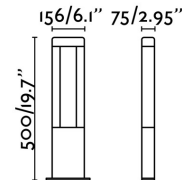

NANDA LED Dark grey beacon lamp h50cm

Ref. 71216

NANDA is a LED outdoor lamp made of aluminium and polycarbonate, the light source is LED 12,5W warm light, included. This beacon lamp has a height of 50cm and is perfect for the lighting of walkways in gardens.

Specifications

Bulb:	LED 12,5W 3000K 500Lm
Bulb included:	Yes
Transformer:	Driver
Transformer included:	Yes
Voltage:	100-240V
IP:	54
Class:	I
Material:	Aluminium and polycarbonate difusser
Designer:	
Length:	150 mm
Net Width:	75 mm
Height:	500 mm
Net Weight:	1.80 kg
Volume:	0.00906 m3