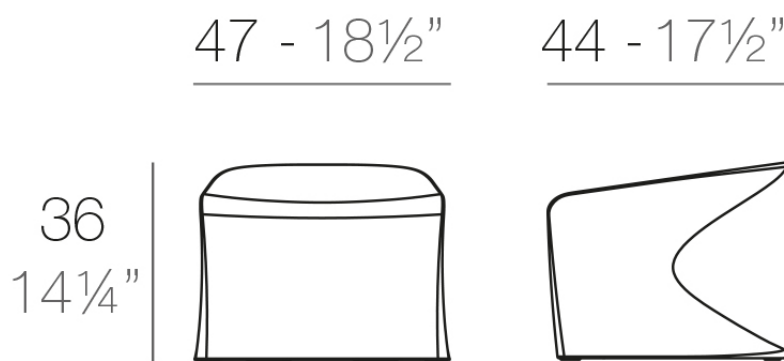

### Description

Made of polyethylene resin by rotational moulding. 100% Recyclable. Item suitable for indoor and outdoor use. Available in different finishes.

Weight: 5 Kg

WING Taburete Bajo  
WING Low Stool