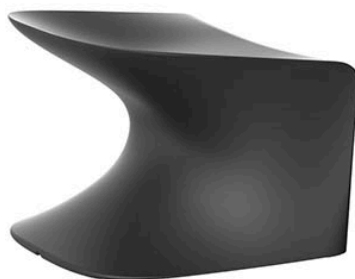

## Wing stool

by A-cero

The outdoor furniture's Wing Collection by A-cero for Vondom, was born as a result of the folding of the straight and curve lines projection mixed in a dynamic way.

### Description

Made of polyethylene resin by rotational moulding. 100% Recyclable. Item suitable for indoor and outdoor use. Available in different finishes.

Weight: 5 Kg

WING Taburete Bajo  
WING Low Stool