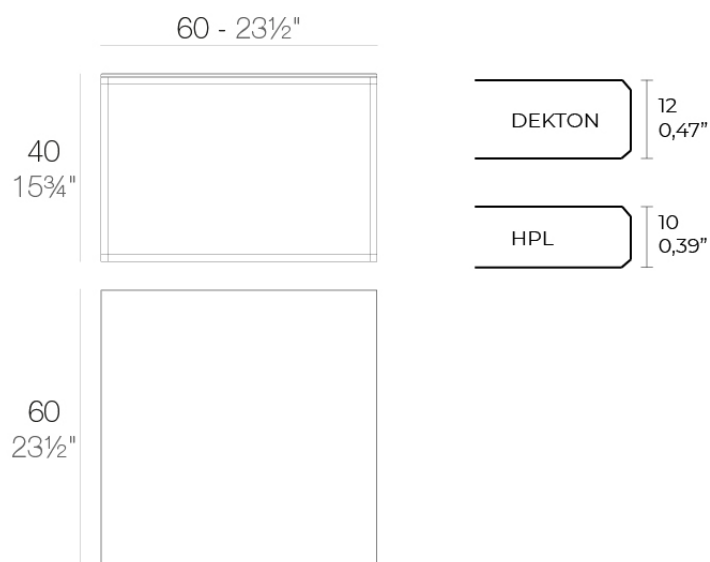

Products / Low Tables / Suave Table 60x60x40

Suave table 60x60x40

by Marcel Wanders

Suave in&out furniture collection, designed by Marcel Wanders for Vondom, blends the boundaries between indoor and outdoor furniture and achieves a higher level of softness, comfort and relaxation.

Info

Description

Item suitable for indoor and outdoor use.

Weight: 9.5 Kg

SUAVE Mesa Baja 60x60x40
SUAVE Low Table 23½x23½x15¾

Finishes

finishes

LACQUERED + HPL