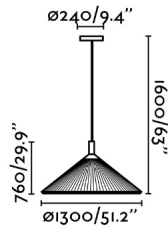

General characteristics

Type	II
IP	20
voltage	100V-240V
Hertz	50/60Hz
Cable meters	1600mm
Tensioner included	SI
Power	15W

Material

Body/Structure	Steel
Diffuser	Papyrus
Screen	Textile ribbon

Finish

Body/Structure	Matt Black
Diffuser	Beige
Screen	Garnet