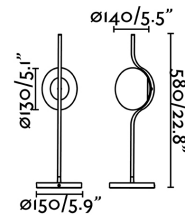

Specifications

Bulb:	LED 6W 2700K 570 lm
Bulb included:	Yes
Transformer:	Driver
Transformer included:	Yes
Voltage:	100-240V
IP:	20
Class:	II
Material:	Metal with an opal glass diffuser
Designer:	NAHTRANG
Length:	150 mm
Net Width:	200 mm
Height:	580 mm
Net Weight:	2.60 kg
Volume:	0.02907 m3