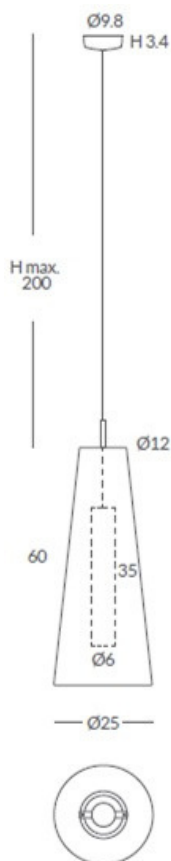

SAVINA

Simple design of handmade braided cord on a conical metal structure. The interior installation is based on one of our PEPO spotlights to better mark the light cone.

SAVINA 29810/25 29810/35

REF.
29810/25

COLGANTE/ *SUSPENSION*
IP20

MATERIAL
Metal y cuerda/*Metal & cord*

ACABADO/ *FINISH*

Florón: blanco mate, negro mate,
níquel satinado o cromo/
*Canopy: matt white, matt black,
satin nickel or chrome*

Estructura: negra (excepto para
cuerda blanca)/

Structure: black (except for white cord)
Cuerda: ver carta de colores/
Cord: (see cord color chart)

Foco: negro mate/
Spotlight: matt black

INSTALACIÓN/ *INSTALLATION*

GU10 LED 1x8W Ø5cm 

EEL: 

REF.
29810/35

Structure: black (except for white cord)
Cuerda: ver carta de colores/
Cord: (see cord color chart)

Foco: negro mate/
Spotlight: matt black

INSTALACIÓN/ *INSTALLATION*

GU10 LED 1x8W Ø5cm 

EEL: 

*Bombillas no incluidas/*lamps not included*