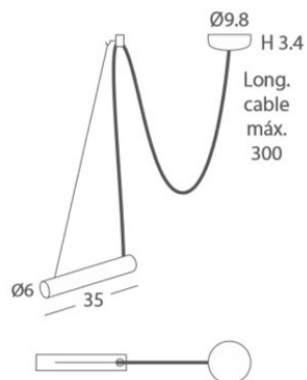

PEPO 27870/1 27870/2T 27870/3T 27870/4T 27870/5T 27870/6T

REF.

27870/1

COLGANTE/ SUSPENSION

IP20

MATERIAL

Aluminio/ Aluminium

ACABADO/ FINISH

Negro mate o blanco/

Matt black or white

INSTALACIÓN/ INSTALLATION

GU-10 LED 1x8W Ø5cm

EEL: **A++ ... A**

*Bombillas no incluidas/Light bulbs not included.

*Archivos 3D y ficheros fotométricos disponibles en descargas/ 3D and photometric files available at downloads.