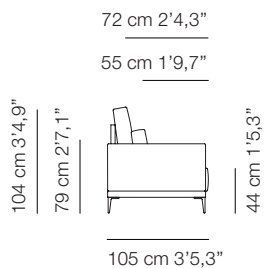

up

gamamobel design office