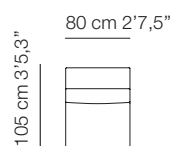

Módulo 80_
Ref. 108036