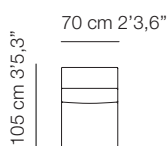

# up

gamamobel design office

**Sofá 2 plazas\_**  
Ref. 108020

**Sofá 3 plazas reducido\_**  
Ref. 108050  
**Sofá 3 plazas\_**  
Ref. 108030

**Sofá 4 plazas\_**  
Ref. 108040

**Módulo 60\_**  
Ref. 108026