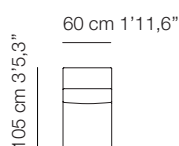

# up

gamamobel design office

**Sofá 2 plazas\_**  
Ref. 108020

**Sofá 3 plazas reducido\_**  
Ref. 108050  
**Sofá 3 plazas\_**  
Ref. 108030

**Sofá 4 plazas\_**  
Ref. 108040

**Módulo 60\_**  
Ref. 108026