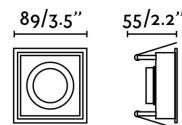

HYDE White square recessed lamp

Ref. 40116

Square recessed light with simple design, enabling it to be discreetly integrated into the ceiling. This downlight has IP44. Finished in white.

Specifications

| | |
|------------------------------|---------------------|
| Bulb: | 1 X GU10 MAX 8W LED |
| Bulb included: | No |
| Transformer: | |
| Transformer included: | No |
| Voltage: | 100-240V |
| Operating Frequency: | 50/60Hz |
| IP: | 44 |
| Class: | II |
| Material: | Metal |
| Length: | 89 mm |
| Net Width: | 89 mm |
| Height: | 55 mm |
| Net Weight: | 0.13 kg |
| Volume: | 0.00098 m3 |