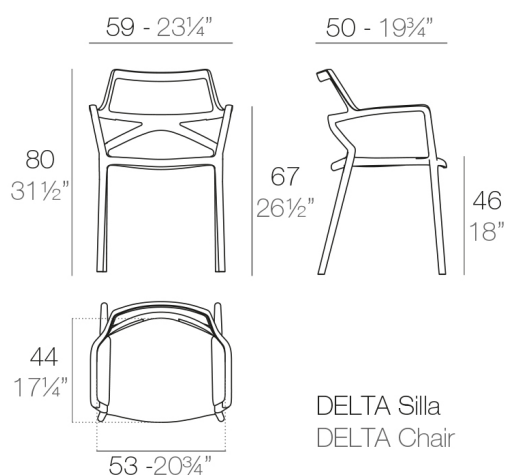

## DELTA CHAIR with armrests

By Jorge Pensi

Delta collection is made to fit in with exterior or interior contemporary spaces. The injected aluminum base and extracted aluminum column make it ideal for use in the open air, due to the weather-resistant properties of these materials. The folding top and the design of the base enables the tables to be lined up one against the other to save space when they are not in use. The goal of the DELTA chair was to create a timeless product that constantly seeks to strike a balance between realism and surrealism—matter and antimatter, abstraction and emotion. The goal was to maximize emotions while minimizing resources, questioning the common logic of something new.

#### Description

Made of injected polypropylene with fiber glass. Stackable. Available in several colors. Item suitable for indoor and outdoor use.

#### Weight

4.02 Kg