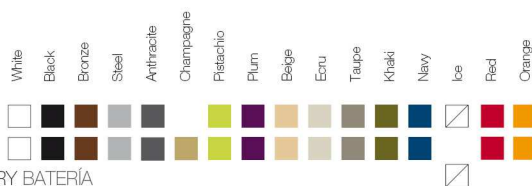

ERLENMEYER 65
ERLENMEYER 65 Ref: 49058

ERLENMEYER 100
ERLENMEYER 100 Ref: 49059

FINISHES ACABADOS

COLOURS COLORES

BASIC

LACQUERED / LACADO

LIGHT / LUZ, LED RGB, LED DMX, BATTERY BATERIA

Type plug available Tipo de plug disponible