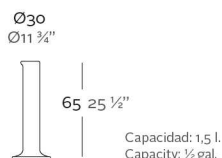

PIPE 65
PIPE 65 Ref: 49056