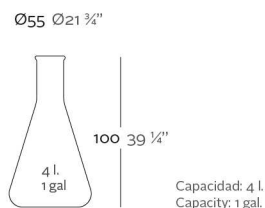

ERLENMEYER 100
ERLENMEYER 100 Ref: 49059

FINISHES ACABADOS

COLOURS COLORES

BASIC

LACQUERED / LACADO

LIGHT / LUZ, LED RGB, LED DMX, BATTERY BATERIA