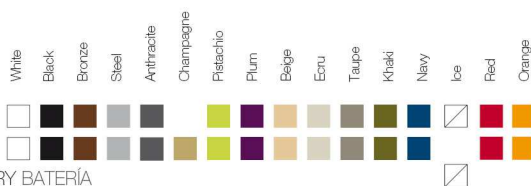

FINISHES ACABADOS

COLOURS COLORES

BASIC

LACQUERED / LACADO

LIGHT / LUZ, LED RGB, LED DMX, BATTERY BATERIA

Type plug available Tipo de plug disponible

UL / ELECTRICAL COMPONENTS

The electrical components that make up the products from Vondom are all UL listed for Wet/Outdoor use under the following 4 UL certicates:

- Bulb: BULB-26W-E175761
- Cable: CABLE-E313867
- Insulated Tubing: EXTRUDED_INSULATING_E203950
- Lamp Holder: LAMPHOLDER-E165669

Details for the UL certicates can be found on the UL website and any purchased lamps will have UL stickers documenting the certification.