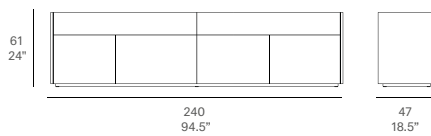

## 4-door sideboard / aparador 4 puertas

Mario Ruiz, 2015/2021

T845

2-drawer / 2 cajones  
2-door / 2 puertas

solid wood base  
base 2 cm / 0.8"

metallic legs  
low legs 10 cm / 4"

metallic legs  
high legs 20 cm / 8"

### Shipment details

Qty	1 tv module (1 box)
Volume	0, m <sup>3</sup> / 5 ft <sup>3</sup>
Gross weight	kg / 255.5 lb
Net weight	kg / 238
Item dimensions - with base (width x depth x height)	240 x 47 x 61 cm 94.5" x 18.5" x 24"
height with low legs	69 cm / 27.25"
height with high legs	79 cm / 31"