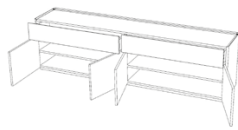

## 4-door sideboard / aparador 4 puertas

Mario Ruiz, 2015/2021

T845

2-drawer / 2 cajones  
2-door / 2 puertas

solid wood base  
base 2 cm / 0.8"

metallic legs  
low legs 10 cm / 4"

metallic legs  
high legs 20 cm / 8"

### Shipment details

Qty	1 tv module (1 box)
Volume	0, m <sup>3</sup> / 5 ft <sup>3</sup>
Gross weight	kg / 255.5 lb
Net weight	kg / 238
Item dimensions - with base (width x depth x height)	240 x 47 x 61 cm 94.5" x 18.5" x 24"
height with low legs	69 cm / 27.25"
height with high legs	79 cm / 31"