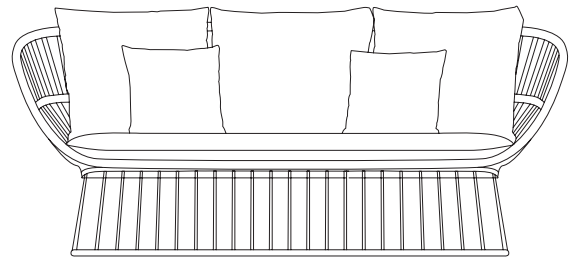

3 Seater sofa

Designer
Doshi Levien

Collection
Cala

Reference
KS2700800

1/6

Crafted with meticulous attention to detail, the Cala Sofa features a robust aluminum frame and a handwoven rope backrest and armrests. The use of high-quality materials ensures durability and longevity, while the intricate rope weaving adds a touch of elegance and visual interest to the overall design.

Its generous dimensions provide ample seating space for relaxation and socializing. Its plush cushions offer exceptional comfort, inviting users to unwind and enjoy moments of tranquility. The sofa's backrest is ergonomically designed to provide optimal support for the back and promote proper posture.

cm/inch