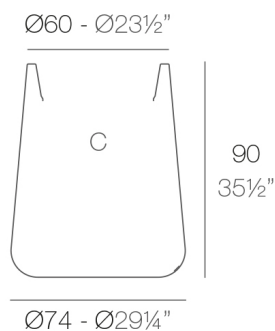

Weight

12 Kg

ULM redonda alta Ø74 cm
ULM round high Ø29 1/4"

C = 70 L
C = 18 1/2 gal

FINISHES

SIMPLE

Ref. 42216

Matt finishes pot one wall