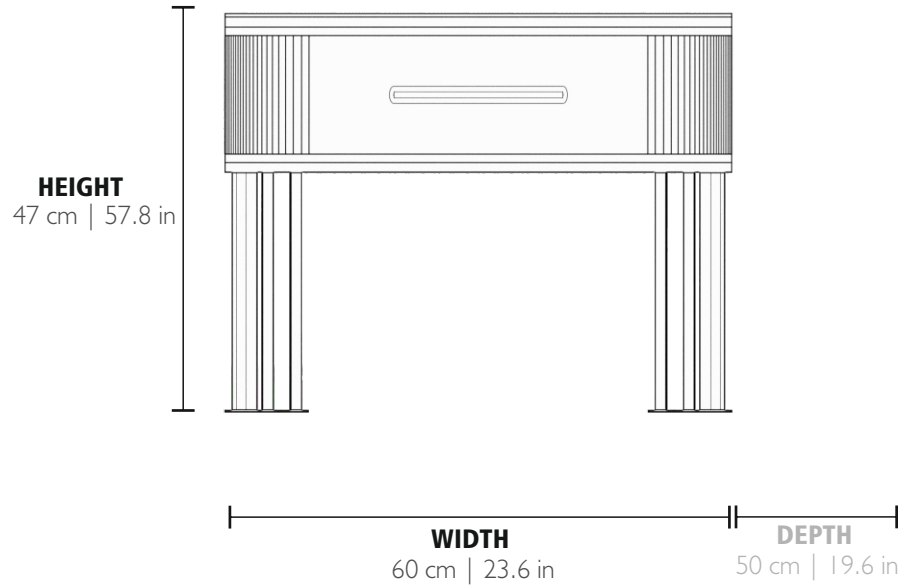

GRACE • BED SIDE TABLE
REF. GRACE.BST

WEIGHT

Net Weight: 9kg | 41.8 lbs
Gross Weight: 15kg | 33 lbs

MATERIALS

Table Top: Bronze Glass
Body: Lacquered
Details: Brass

PACKING (approx.)

Dimensions: 91 x 67 x 93 cm
35.8 x 8.1 x 36.6 in
Volume: 0.56 m³