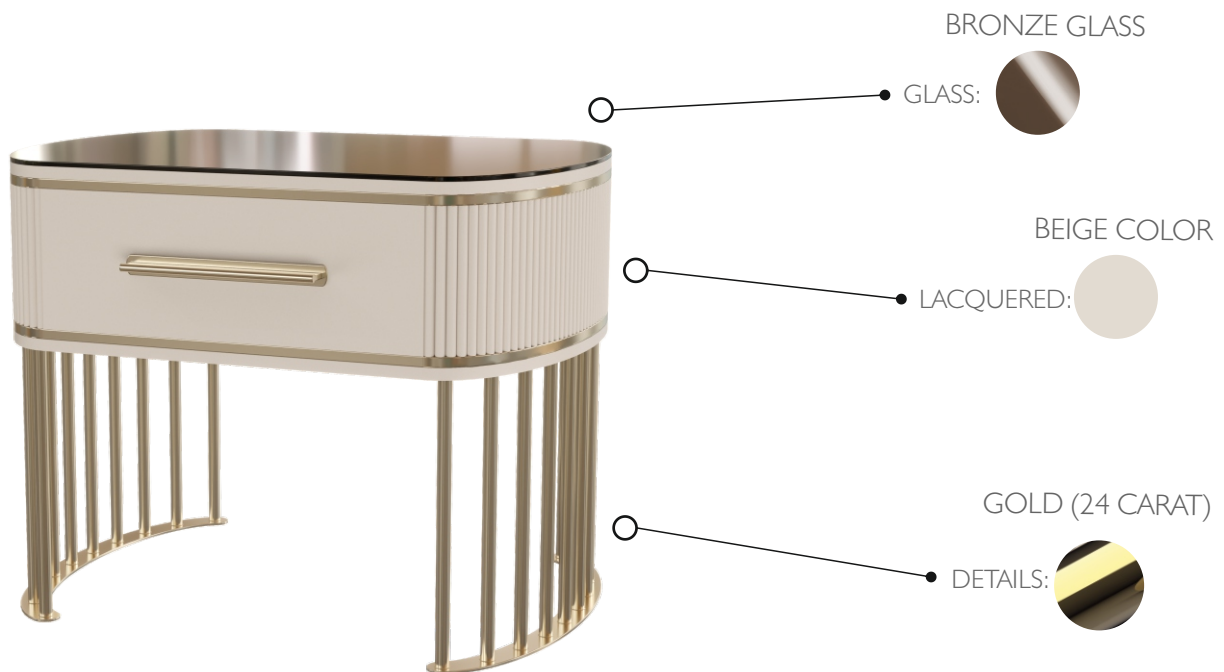

GRACE • BED SIDE TABLE
REF. GRACE.BST

WEIGHT

Net Weight: 9kg | 41.8 lbs
Gross Weight: 15kg | 33 lbs

MATERIALS

Table Top: Bronze Glass
Body: Lacquered
Details: Brass

PACKING (approx.)

Dimensions: 91 x 67 x 93 cm
35.8 x 8.1 x 36.6 in
Volume: 0.56 m³

CE - Products manufactured according the European norm of security EN 60 598-1.

PRODUCT FINISHES & COSTUMIZATION OPTIONS

MORE FINISHES AVAILABLE HERE:

[CLICK HERE](#) 