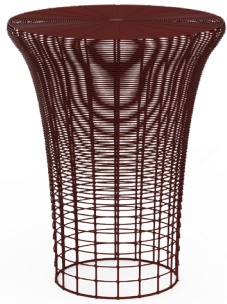

## Aram

Nendo

### Taburete alto. High stool

---

---

#### Medidas. Sizes

Ø36  
Ø14"

Ø36  
Ø14"

---

### Aluminium

							
9016 White	7038 Agate grey	1019 Sand	Gold	1005 Honey	7006 Bronze	6013 Leaf	
							
7033 Cement grey	6007 Bottle green	Cuprum	3005 Wine red	7043 Anthracite	5008 Grey blue	Night blue	9011 Black