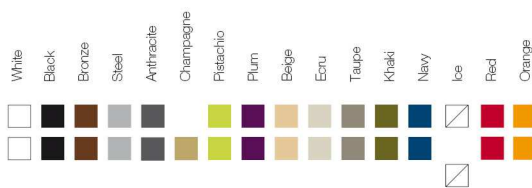

2 l.
½ gal

36 1/4"

VASES Nano Pot
VASES Nano Maceta

FINISHES ACABADOS

COLOURS COLORES

BASIC

LACQUERED / LACADO

WHITE LED / LED BLANCO