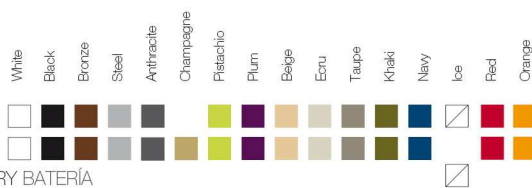

* A: BASIC R: AUTORRIEGO F: LACADO W: LUZ L: LEDS B: FULL WHITE G: GLASS

FINISHES ACABADOS

COLOURS COLORES

BASIC, SELF-WATERING / AUTORRIEGO

LACQUERED / LACADO

LIGHT / LUZ, LED RGB, LED DMX, BATTERY BATERIA