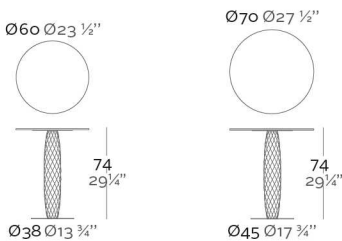

VASES Round Table
VASES Mesa Redonda

REFERENCE*

REFERENCIA*

47073

47073F

47074

47074F

ReferenceX, for example 0000A ReferenciaX, ejemplo 0000A.

* A: BASIC R: AUTORRIEGO F: LACADO W:LUZ L: LEDS B: FULL WHITE G: GLASS

FINISHES ACABADOS

COLOURS COLORES

BASIC