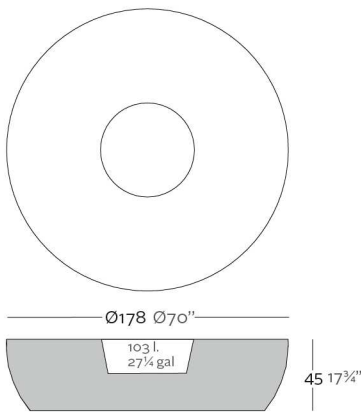

VASES Island 220
VASES Isla 220

REFERENCE*

REFERENCIA*

47178D	47178Y	44578CO	47178A	47178R
47178F	47178W	47178L	44578	

ReferenceX, for example 0000A ReferenciaX, ejemplo 0000A.

* A: BASIC R: AUTORRIEGO F: LACADO W:LUZ L: LEDS B: FULL WHITE G: GLASS

FINISHES ACABADOS

COLOURS COLORES

BASIC, SELF-WATERING / AUTORRIEGO

LACQUERED / LACADO

LIGHT / LUZ, LED RGB, LED DMX, BATTERY BATERIA