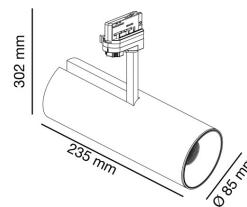

## FUGA MEDIUM Black projector LED 12W 3000K 24°

Ref. 011200302

FUGA MEDIUM version is a family of tubular format projectors. They can be adjusted in their 350° vertical axis and in their 90° horizontal axis. All the components are housed inside the projector case, obtaining a clean design. The projectors distribute light to where it is needed, since they can be directed. With a 3000K color temperature, this black projector enables the creation of warm, comfortable environments. The 24° version is ideal as accent lighting in display cases, shop windows, restaurants and hotels.

### Specifications

<b>Bulb:</b>	LED 12W 3000K 24°
<b>Bulb included:</b>	Yes
<b>Transformer:</b>	Driver
<b>Transformer included:</b>	No
<b>Voltage:</b>	100-240V
<b>Operating Frequency:</b>	50/60Hz
<b>Material:</b>	Die cast aluminium, aluminium reflector and template glass diffuser
<b>Length:</b>	85 mm
<b>Height:</b>	235 mm
<b>Net Weight:</b>	1.61 kg