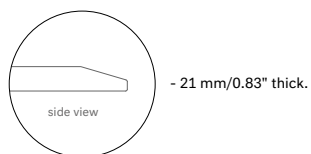

Shipment details

Qty	1 dining table (1 box)
Volume	0,30 m³ / 10.6 ft³
Gross weight	57 kg / 125.7 lb
Net weight	49 kg / 108 lb
Item dimensions (width x depth x height)	200 x 100 x 75 cm 78.75" x 39.25" x 29.5"

Tabletop options: