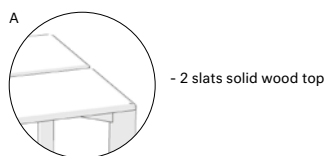

Shipment details

Qty	1 dining table (1 box)
Volume	0,30 m³ / 10.6 ft³
Gross weight	57 kg / 125.7 lb
Net weight	49 kg / 108 lb
Item dimensions (width x depth x height)	200 x 100 x 75 cm 78.75" x 39.25" x 29.5"

Tabletop options: