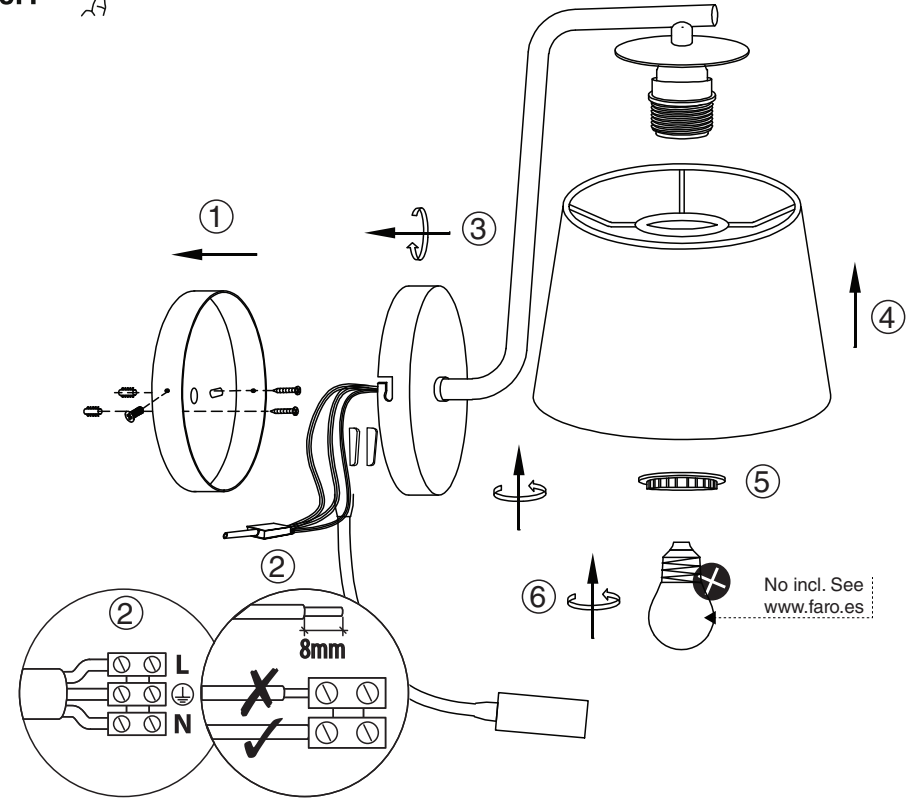

Refs. 29326, 29327, 29328

Refs. 29329, 29330, 29331

TECHNICAL FEATURES

1 X E27 MAX 15W LED no incl.

TECHNICAL FEATURES

1 X E27 MAX 15W LED no incl. + LED 3W 3000K 200LM incl

Together
we take care
of the planet