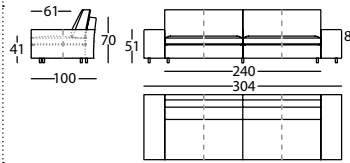

215.11.Z7H.1

AIR SOFÁ 304 ALTO 81 BRAZO ANCHO
AIR SOFA 304 HEIGHT 81 WIDE ARM
AIR CANAPE 304 HAUT 81 BRAS LARGE

2,28 m³ / 1 Pack. / 86,0 kg