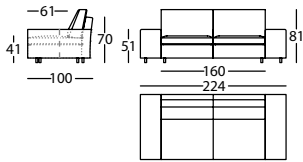

215.11.YH.1

AIR SOFÁ 224 ALTO 81 BRAZO ANCHO
AIR SOFA 224 HEIGHT 81 WIDE ARM
AIR CANAPE 224 HAUT 81 BRAS LARGE

1,69 m³ / 1 Pack. / 63,0 kg