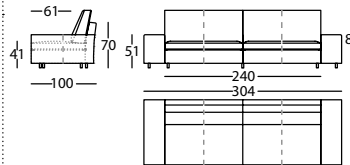

215.11.Z7J.1

AIR SOFÁ 304 ALTO 88 BRAZO ANCHO
AIR SOFA 304 HEIGHT 88 WIDE ARM
AIR CANAPE 304 HAUT 88 BRAS LARGE

2,28 m³ / 1 Pack. / 88,0 kg