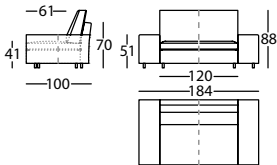

215.11.UJ.1

AIR SOFÁ 184 ALTO 88 BRAZO ANCHO
AIR SOFA 184 HEIGHT 88 WIDE ARM
AIR CANAPE 184 HAUT 88 BRAS LARGE

1,39 m³ / 1 Pack. / 55,0 kg