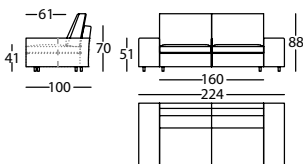

215.11.YJ.1

AIR SOFÁ 224 ALTO 88 BRAZO ANCHO
AIR SOFA 224 HEIGHT 88 WIDE ARM
AIR CANAPE 224 HAUT 88 BRAS LARGE

1,69 m³ / 1 Pack. / 65,0 kg