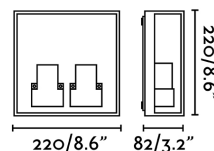

### Specifications

<b>Bulb:</b>	2xE27 A60
<b>Bulb included:</b>	No
<b>Transformer:</b>	
<b>Transformer included:</b>	No
<b>Voltage:</b>	100-240V
<b>IP:</b>	65
<b>Class:</b>	
<b>Material:</b>	Aluminium and transparent glass diffuser
<b>Designer:</b>	
<b>Volume:</b>	0.00569 m3