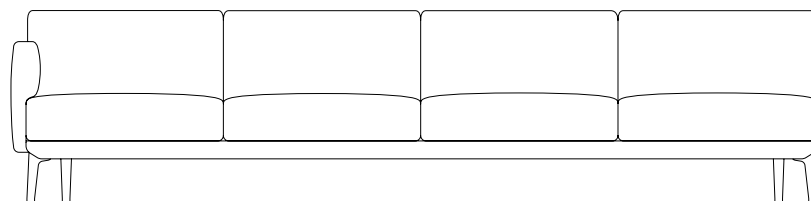

Boma

Left corner 4 seater

“end”

by Rodolfo Dordoni

kettal

Left corner 4 seater “end”

Designer
Rodolfo Dordoni

Collection
Boma

Reference
KS2503000

1/5

cm/inch

The Boma collection, designed by Rodolfo Dordoni for Kettal, was born from the need of high performances of outdoor environment, without sacrificing the increasing demand for comfort that new products have to face. Therefore the structure is organized around a frame entirely made of aluminum, capable of hiding in the essentiality of its lines either the quality of the used materials and the chance of easy articulation in different compositions.