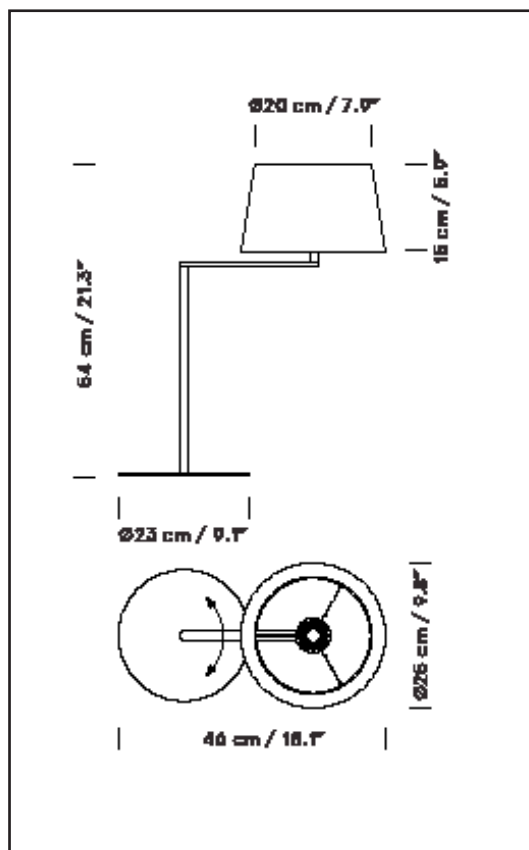

REGULATIONS

CE	
	Non-class 2
IP 20	Dry location only
UNE-EN 60598	UL-153
UNE-EN 55015	E-352592
UNE-EN 60529	

MAINTENANCE

Clean with a smooth cloth. It is advised not to use any ammonia, solvent or abrasive products.

OTHERS

The lamp is delivered in different packages.
The assembly instructions are delivered with the product.

MODEL