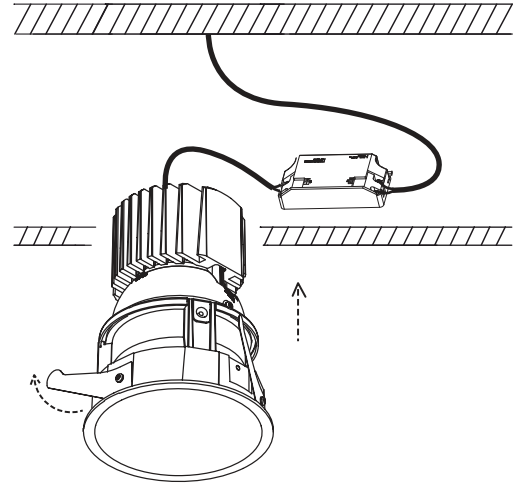

1

Ø103mm

2

3

4

**Technical features • Características técnicas**

light options: LED 13W 350mA incl or LED 19W 500mA incl