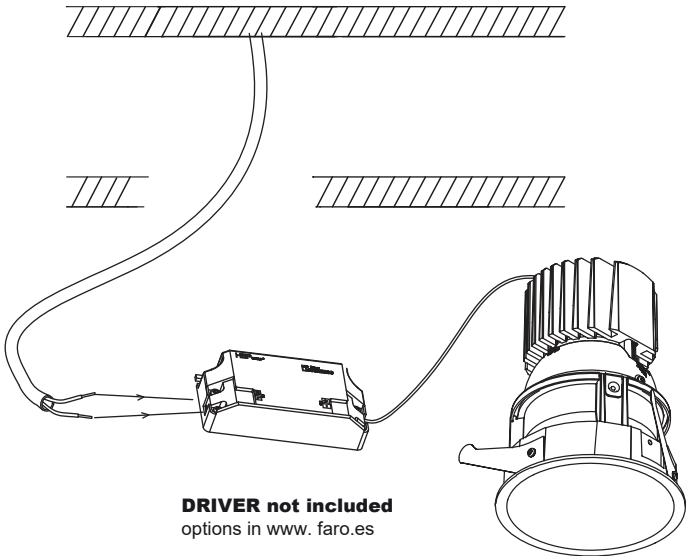

1

Ø103mm

2

3

4

**Technical features • Características técnicas**

light options: LED 13W 350mA incl or LED 19W 500mA incl