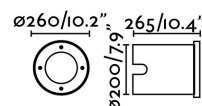

Class: I

Material: Aluminium, 316 stainless with a template glass diffuser

Designer:

Recommended bulb:

Height: 260 mm

Diameter: 260 Ø

Net Weight: 5.35 kg

Volume: 0.00454 m3