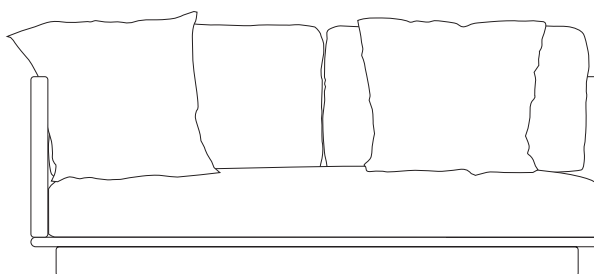

Giro

Left corner module,
by Vincent Van Duysen

kettal

Left corner module

Designer
Vincent Van Duysen

Collection
Giro

Reference
KS7400600

1/4

cm/inch |----- 95/37,4 -----|

52/20,4

33,5/13,1

13,5/5,3

cm/inch |----- 180/70,8 -----|

Giro is a collection which can blend into interiors and exteriors due to its tactility and pure lines. In Giro, we have some variety of shapes, textures and materials (see the difference between the seating items and the coffee and side tables). And still all the items merge harmoniously together to create a warm, tactile and pleasant atmosphere.

kettal

Left corner module

Designer
Vincent Van Duysen

Collection
Giro

Reference
KS7400600

2/4

Materials

Teak
Teak A-Grade, Eco Friendly
Oeko-Tek