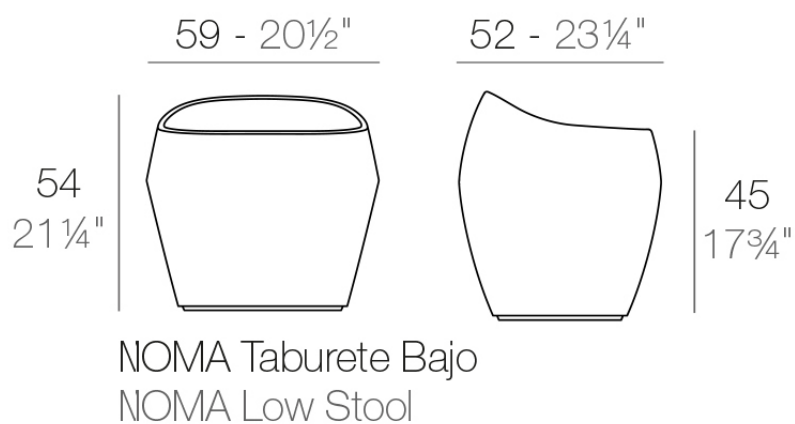

### Description

Made of polyethylene resin by rotational moulding. 100% Recyclable. Item suitable for indoor and outdoor use. Available in different finishes.

Weight: 5.5 Kg