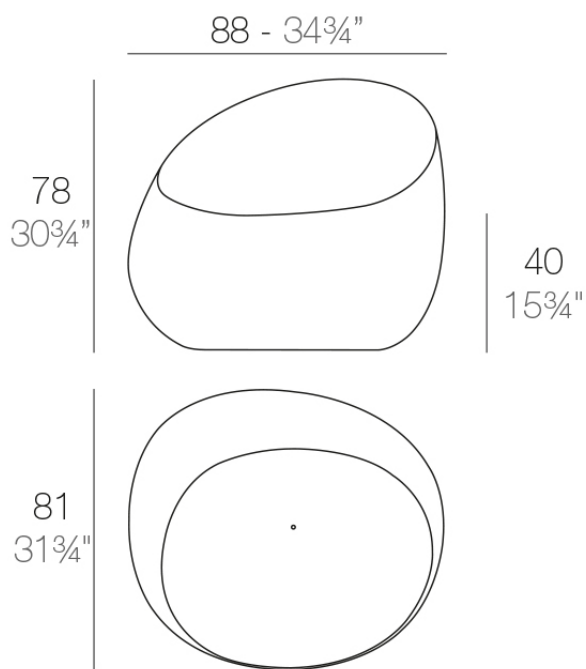

### Description

Made of polyethylene resin by rotational moulding. 100% Recyclable. Item suitable for indoor and outdoor use. Available in different finishes.

Weight: 13 Kg

STONE Butaca  
STONE Lounge Chair