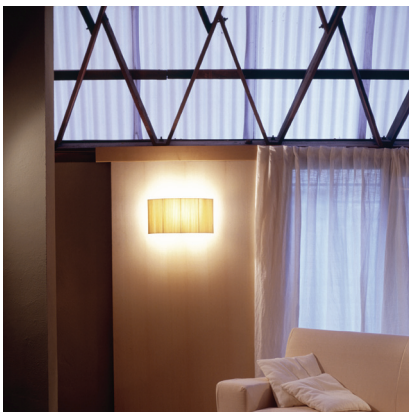

APPROXIMATE WEIGHT (without package)

(A / B) 0,3 Kg / 0.7 lb

(A) Comodín cuadrado