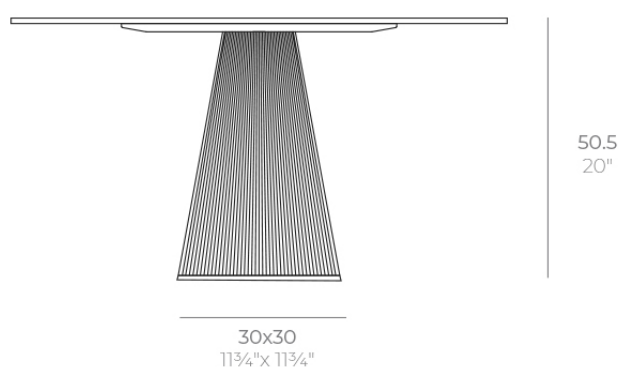

Gatsby base 30x30x50cm s50

by Ramón Esteve

The Gatsby collection, designed by Ramón Esteve, evokes the elegance and glamour of Art Deco, reminding us of the Roaring Twenties. Inspired by the bonanza, parties and excesses of that era, Gatsby combines intricate design with extraordinary simplicity, reflecting the American dream.

Info

Description

Weight: 4.4 Kg

GATSBY Mesa Base Cuadrada 30x30x50.5cm S50
GATSBY Square Base Table 30x30x50.5cm S50
ref. 54451

TABLE TOP - SOBRE

■ 69 x 69 cm
27¹/₄" x 27¹/₄"

■ 79 x 79 cm
31" x 31"

Finishes