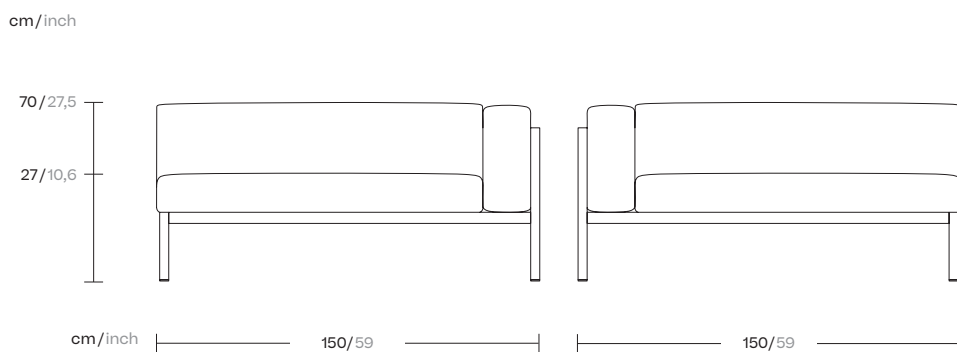

Landscape
Island
by Kettal Studio

kettal

Island

Designer
Kettal Studio

Collection
Landscape

Reference
KS9401300

1/3

Landscape aims to be part of a project. It is not understood as an item apart, but instead relates to its environment and melds with it. It is the project that is important, not the product, and this is its essence. Its rationalist construction seeks to give order, form and structure to the outdoor space, although, in terms of function, it has been designed to give shelter: to shade and cool or protect from the rain and wind.