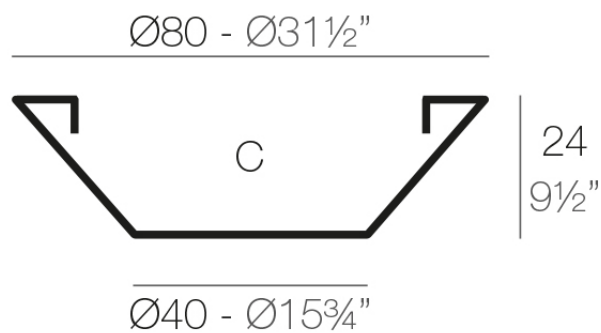

Info

Description

Pot made of polyethylene resin by rotational moulding. 100% Recyclable. Item suitable for indoor and outdoor use. Available in different finishes.

Weight: 3.2 Kg

CENTRO $\text{Ø}80$
CENTRE $\text{Ø}31\frac{1}{2}"$

C = 70 L
C = $18\frac{1}{2}$ gal

Finishes

finishes

SIMPLE

Ref. 40880

white 2001

ecru 2003

tortora 2004