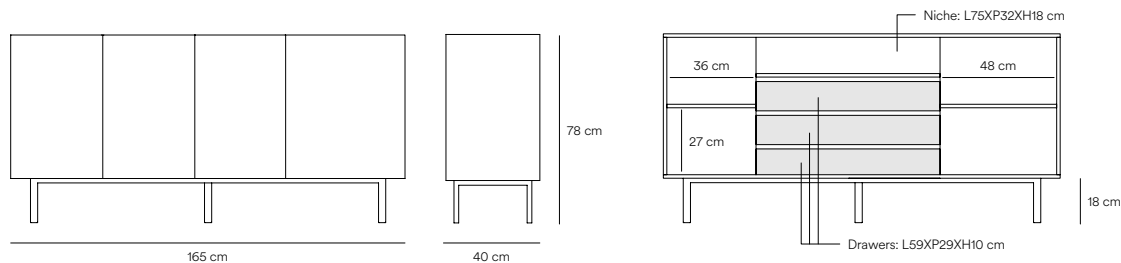

To obtain this integration in Arista collection, a frame was created to surround the upper perimeter of the furniture topped with an oak veneer finishing.

Designed by Cambres Design

Measures