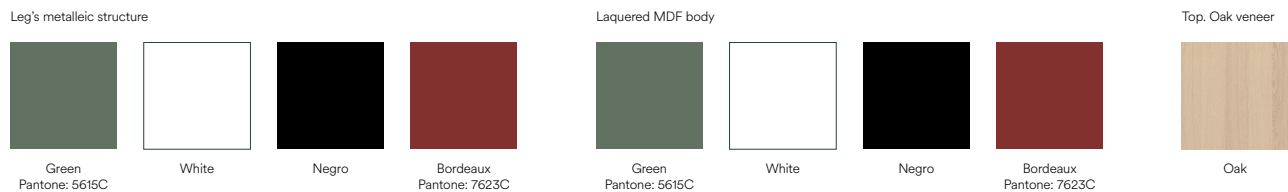

# Arista Sideboard

Creating the form Arista (the Edge) as a handle enable to transmit the essence of the collection as a particular element of the furniture, making it proper and not as an independent piece of furniture, providing it with an exclusive design that makes it unique.

To obtain this integration in Arista collection, a frame was created to surround the upper perimeter of the furniture topped with an oak veneer finishing.

Designed by Cambres Design

Measures

Models

Finishes