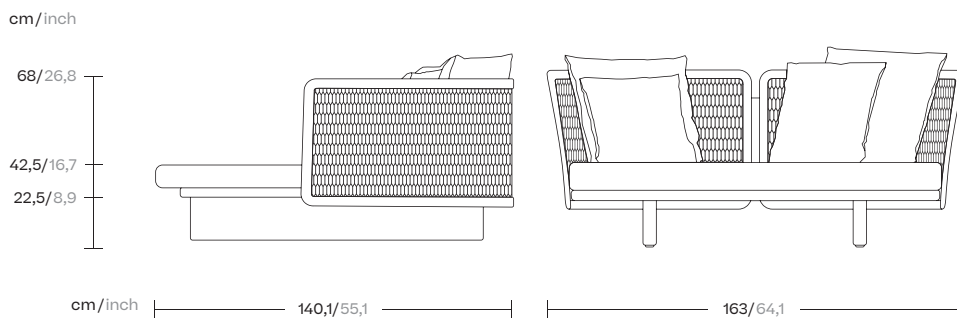

Mesh

Daybed

by Patricia Urquiola

**kettal**

Kettal Mesh collection recalls architectural facades, which filter the surrounding environment without stopping the light and air flow. Industrial and natural materials, hard and soft surfaces, transparent and solid volumes are putted face to face in order to create this family of outdoor furniture based in contrasts.