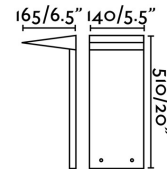

Designer:

Length: 140 mm

Net Width: 165 mm

Height: 510 mm

Net Weight: 2.20 kg

Volume: 0.01550 m3

8421776168381