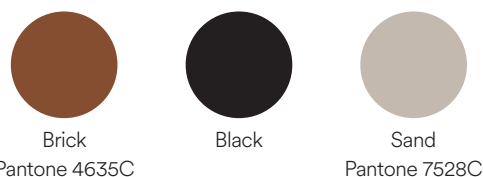

Teulat

Fact sheet

TV Bench

Bedside table

Finishes

MDF body with oak veneer
Lacquered MDF body

Lacquers

Veneer

Referencias

TV Bench

Brick: 18778_TE
Sand: 18776_TE
Black: 18780_TE
Oak: 18552_TE

Bedside table

Brick: 18772_TE
Black: 18773_TE
Sand: 18771_TE
Pearl gray and brick: 18774_TE
Sand and green : 18775_TE
Oak: 18551_TE