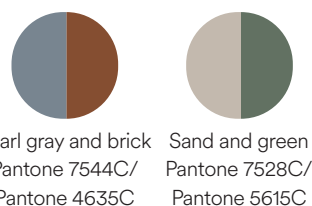

Teulat

Fact sheet

TV Bench

Bedside table

Finishes

MDF body with oak veneer
Lacquered MDF body

Lacquers

Veneer

Referencias

TV Bench

Brick: 18778_TE
Sand: 18776_TE
Black: 18780_TE
Oak: 18552_TE

Bedside table

Brick: 18772_TE
Black: 18773_TE
Sand: 18771_TE
Pearl gray and brick: 18774_TE
Sand and green : 18775_TE
Oak: 18551_TE