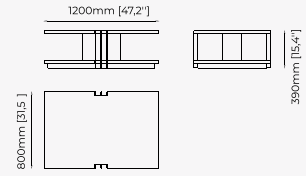

D'ARC Coffee table