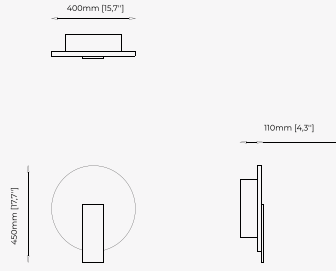

Dimensions

40x11x45 cm
15.7x4.3x17.7 inch.

Materials and Finishes

Carrara polished marble
Gilded polished stainless steel

WALL LAMPS

DAVE Wall Lamp

LORD Wall Lamp

JACKSON'S Wall Lamp