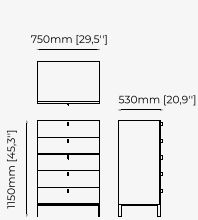

MUCALA Tallboy

Dimensions

80x50x100 cm
31.5x19.7x39.4 inch.

Materials and Finishes

Smoked Eucalyptus Matte
Gilded polished HPL

AMBER Tallboy

HILARY Tallboy

MALE Tallboy

CONNOR Tallboy

ROSIE Tallboy

LADY Tallboy

DAKAR Tallboy

EMILY Tallboy

ENDY Tallboy