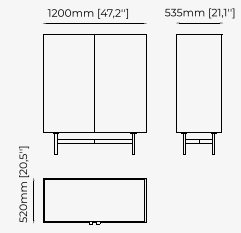

LEWIS Bar Cabinet