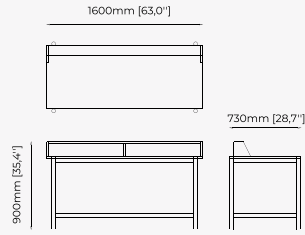

BELGRADO Desk