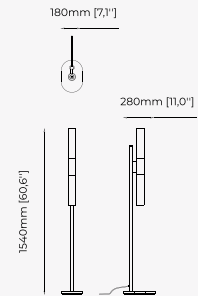

FLOOR LIGHTS

JONES Floor Lamp

Dimensions

35x130 cm
13.77x51.18 inch.

Materials and Finishes

Textured black iron   Opaline glass globe
Gilded polished stainless steel

CLARKE Floor Lamp

RANDOLPH Floor Lamp

EVANS Floor Lamp

JONES Floor Lamp