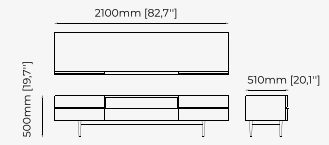

LAGOS TV Cabinet