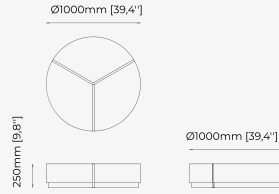

RIGA Coffee table