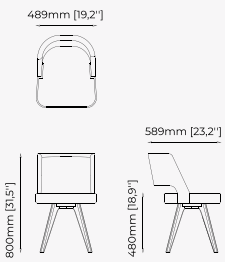

38x43.5x82 cm
14.96x17.12x32.28 inch.

38x43.5x97 cm
14.96x17.12x38.18 inch.

Materials and Finishes

Mael green
Smooth black iron

ESTORIL Bar Stool

Dimensions

42x43x87 cm
16.53x16.92x34.25 inch.

42x43x102 cm
16.53x16.92x40.15 inch.

59x54x82 cm
23.22x19.68x32.28 inch.

Materials and Finishes

Berlin siena
Smooth black iron

DUBLIN Chair

Dimensions

46x51x85 cm
18.11x20.07x33.46 inch.

Materials and Finishes

Boaz beige
Moscow woody

Dimensions

50x60x90 cm
19.68x23.62x35.43 inch.

Materials and Finishes

Vienna Cream
Ash wood stained in smoked eucalyptus matte

PRESTIGE Chair

Dimensions

53x57x80 cm
20.9x22.4x31.5 inch.

Materials and Finishes

DENVER Chair

FARAJI Chair

PRESTIGE Chair

LILI Chair

BENNER *Pouf*

Dimensions

60x60x40 cm
23.62x23.62x15.74 inch.

Materials and Finishes