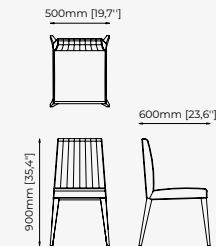

59x54x82 cm
23.22x19.68x32.28 inch.

Materials and Finishes

Berlin siena
Smooth black iron

DUBLIN Chair

Dimensions

46x51x85 cm
18.11x20.07x33.46 inch.

Materials and Finishes

Boaz beige
Moscow woody

Dimensions

50x60x90 cm
19.68x23.62x35.43 inch.

Materials and Finishes

Vienna Cream
Ash wood stained in smoked eucalyptus matte

PRESTIGE Chair

Dimensions

53x57x80 cm
20.9x22.4x31.5 inch.

Materials and Finishes

DENVER Chair

FARAJI Chair

PRESTIGE Chair

LILI Chair

BENNER *Pouf*

Dimensions

60x60x40 cm
23.62x23.62x15.74 inch.

Materials and Finishes

Lohan chair
Smooth black iron

BUR *Pouf*

Dimensions

50x45 cm
19.68x17.71 inch.

Materials and Finishes

Bombay forest

MOORE *Pouf*

Dimensions