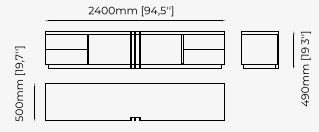

D'ARC TV Cabinet