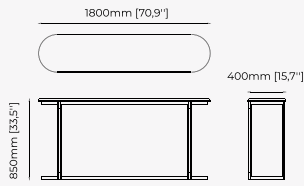

LYSSA Console