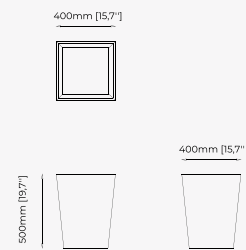

LANIE Flower Pot