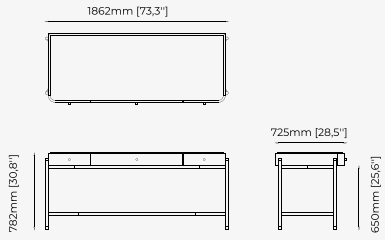

DESKS

ROSIE Desk