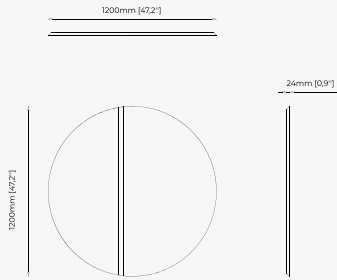

RAYNE Mirror