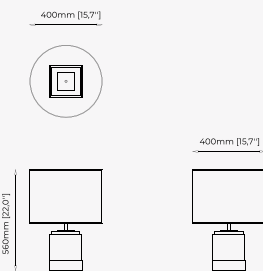

SMITH Table Lamp