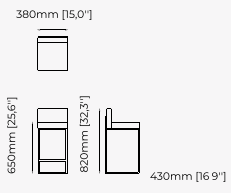

38x43.5x82 cm
14.96x17.12x32.28 inch.

38x43.5x97 cm
14.96x17.12x38.18 inch.

Materials and Finishes

Mael green
Smooth black iron

ESTORIL Bar Stool

Dimensions

42x43x87 cm
16.53x16.92x34.25 inch.

42x43x102 cm
16.53x16.92x40.15 inch.

Materials and Finishes

Berlin forest
Smoked oak veneer matte

Gilded polished stainless steel

ACHILES Bar Stool

Dimensions

41x45.5x90 cm
16.14x17.9x35.4 inch.

41x45.5x105 cm
16.14x17.9x41.33 inch.

Materials and Finishes

Xangai Sand
Smooth Black Iron

BAR & COUNTER STOOLS

PETER Bar Stool

ESTORIL Bar Stool

ACHILES Bar Stool

CHARLIE *Bench*

Dimensions

120x40x40 cm
47.24x15.74x15.74 inch.