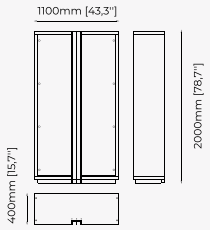

D'ARC Bookcase