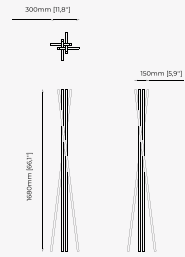

TWISTED Coat Rack