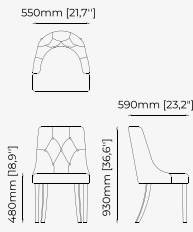

SIMONE Chair