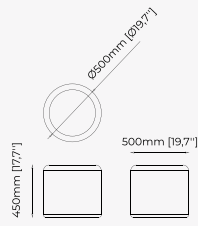

OTTOMANS & POUFFES