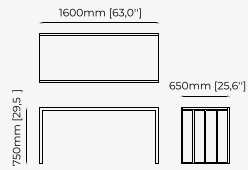

KAMPALA Desk