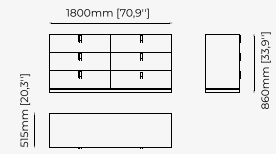

EMILY Chest of drawers