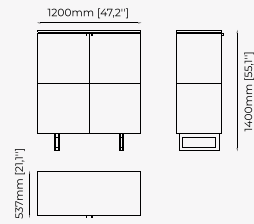

BORIS Cupboard