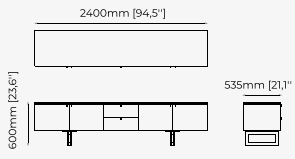

TV CABINETS AND STORAGE UNITS

BORIS TV Cabinet