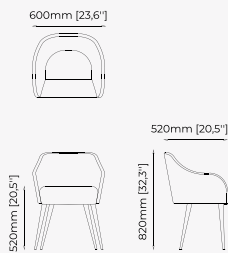

DINING & OFFICE CHAIRS

LILI Chair