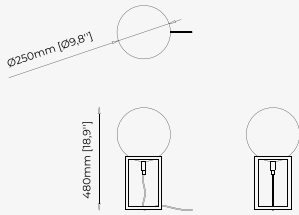

JONES Table Lamp