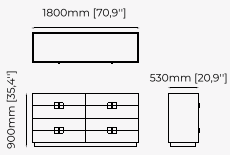

LADY Chest of drawers