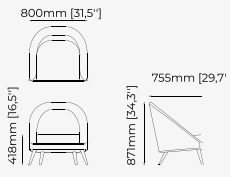

ARMCHAIRS

JOE Armchair