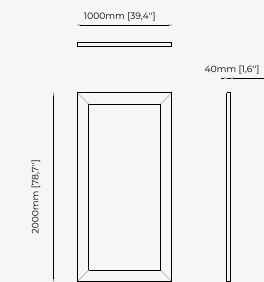

TEXAS Mirror