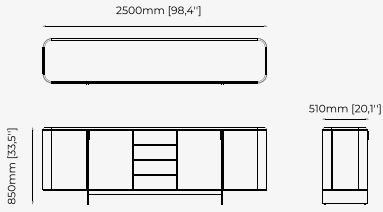

SIDEBOARDS

DEAN Sideboard