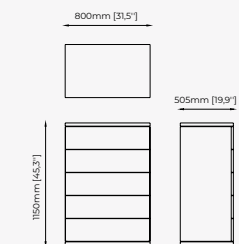

LADY Tallboy

DAKAR Tallboy

EMILY Tallboy

ENDY Tallboy