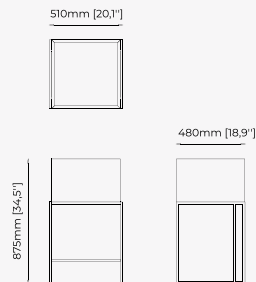

ROSIE Flower Pot