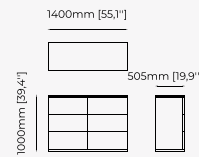

DUANE Chest of drawers