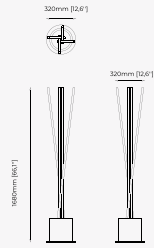

MATT Coat Rack