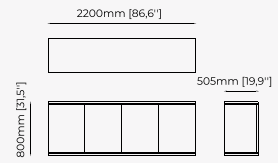

DUANE Sideboard