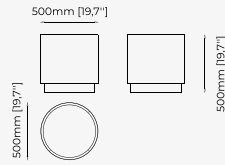

GOLD Side Table