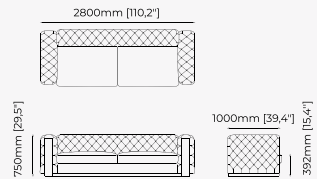

SOFAS

HARRY Sofa

JEAN Sofa

STEWART Sofa