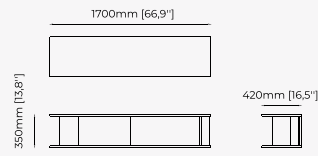

WILL Storage Unit