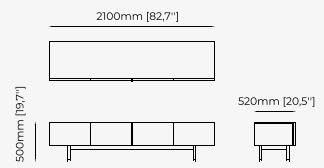

CUBA TV Cabinet