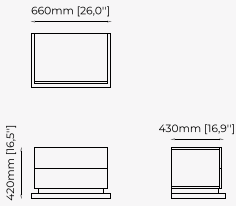

USO Bedside Table