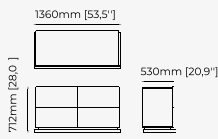

USO Chest of drawers