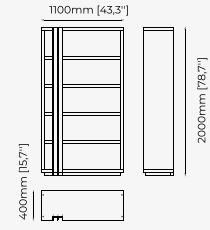

D'ARC Bookshelf