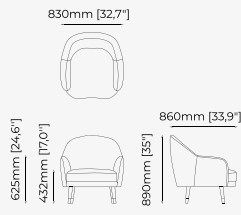

NELLY Armchair