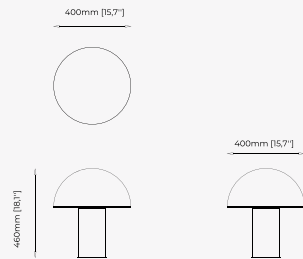

FRANKLIN Table Lamp