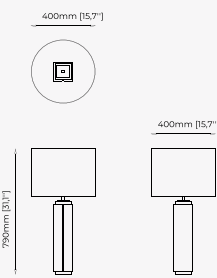

JACK Table Lamp