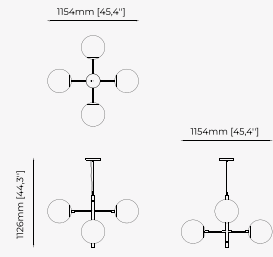

MEREDITH Suspension Lamp