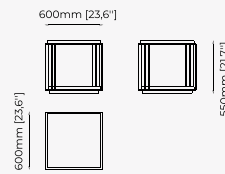

MEGAN Side Table