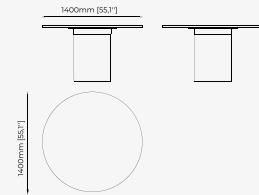

BRENDA Dining Table