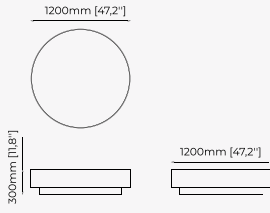

COFFEE TABLES

GOLD Coffee table