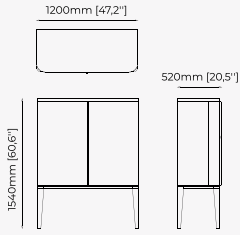

ALVAR Cupboard