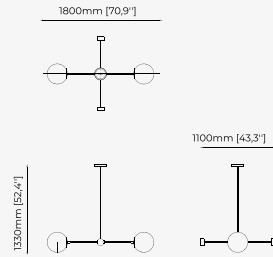

JANIS Suspension Lamp