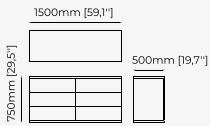

CAIRO Chest of drawers