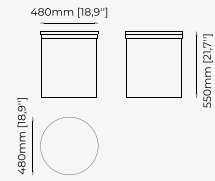

BRENDA Side Table