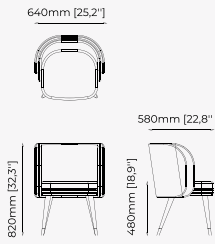

DINING & OFFICE CHAIRS

AMBROSE Chair