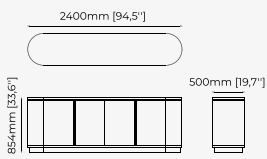

BROWN Sideboard