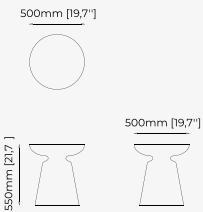

CAP Side Table