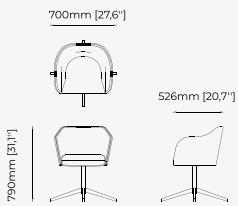

38x43.5x82 cm
14.96x17.12x32.28 inch.

38x43.5x97 cm
14.96x17.12x38.18 inch.

Materials and Finishes

Mael green
Smooth black iron

ESTORIL Bar Stool

Dimensions

42x43x87 cm
16.53x16.92x34.25 inch.

42x43x102 cm
16.53x16.92x40.15 inch.

59x54x82 cm
23.22x19.68x32.28 inch.

Materials and Finishes

Berlin siena
Smooth black iron

DUBLIN Chair

Dimensions

46x51x85 cm
18.11x20.07x33.46 inch.

Materials and Finishes

Boaz beige
Moscow woody

Dimensions

50x60x90 cm
19.68x23.62x35.43 inch.

Materials and Finishes

Vienna Cream
Ash wood stained in smoked eucalyptus matte

PRESTIGE Chair

Dimensions

53x57x80 cm
20.9x22.4x31.5 inch.

Materials and Finishes

Ash wood stained in
smoked eucalyptus matte

Dom Blanc

LILI Chair

Dimensions

60x52x82 cm
23.62x20.47x32.28 inch.

Materials and Finishes

Boaz beige
Ash wood stained in walnut matte

DALE Chair