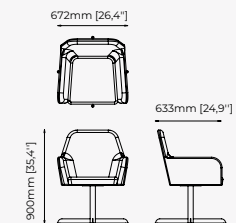

ESTORIL Chair

Haia II Home office chair

LOREN Chair

ROBSON Chair