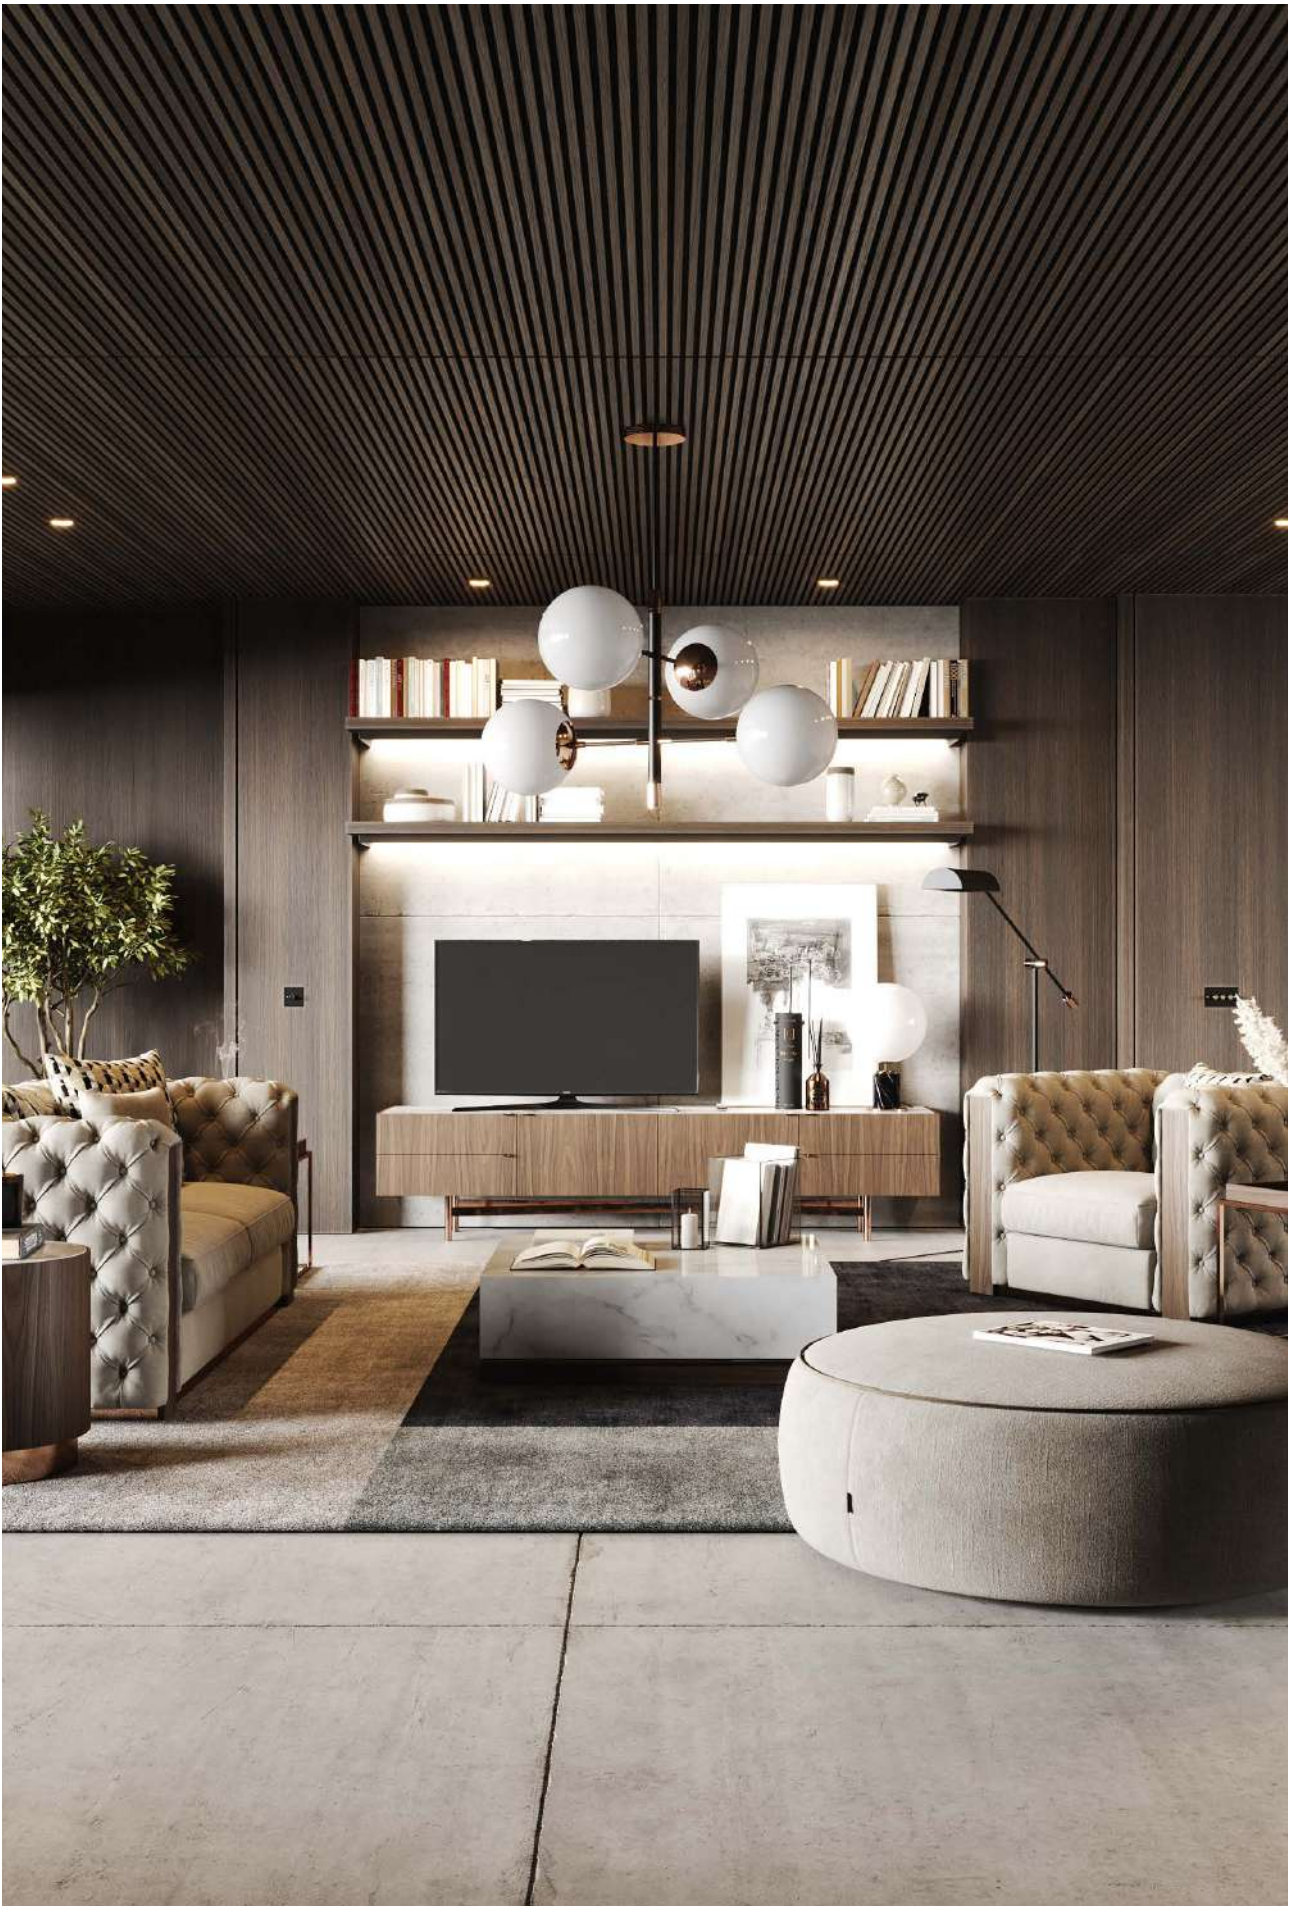

MEREDITH Suspension Lamp

ANDY Suspension Lamp

ROBERT Chandelier

JAZZ Chandelier

FLOOR LIGHTS

CLARKE *Floor Lamp*

Dimensions

30x33x140 cm
11.81x12.99x55.11 inch.