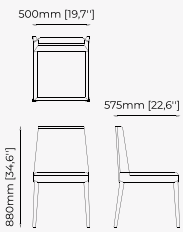

DINING & OFFICE CHAIRS

BALI Chair