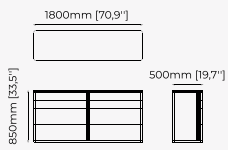

HILARY Chest of drawers