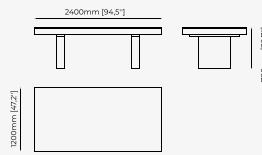

ISIS Dining Table