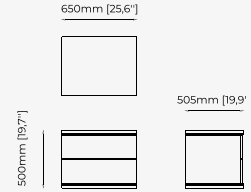

HILARY Bedside Table