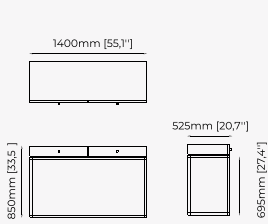

Dimensions

140x50x85 cm
55.11x19.68x33.46 inch.

Materials and Finishes

Smoked oak veneer matte
Gilded polished stainless steel
Clear mirror
Berlin camel

D'ARC *Dressing Table*

Dimensions

140x65x150 cm
55.11x25.59x59.05 inch.

Materials and Finishes

Oak veneer matte
Smooth black iron
Clear mirror

DRESSING TABLES

ROSIE Dressing Table

Dimensions

146,6x62,5x134,2 cm
57.71x24.60x52.8 inch.

Materials and Finishes

Seoul Terra
Walnut veneer matte
Smooth black iron
Gilded polished stainless steel