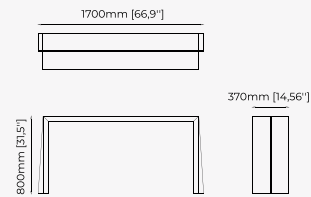

AVIGNON Console