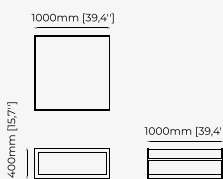

ANTHONY Coffee table