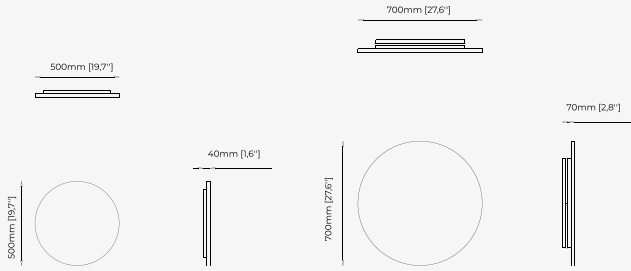

Dimensions

40x11x45 cm
15.7x4.3x17.7 inch.

Materials and Finishes

Carrara polished marble
Gilded polished stainless steel

WALL LAMPS

DAVE Wall Lamp

LORD Wall Lamp

JACKSON'S Wall Lamp