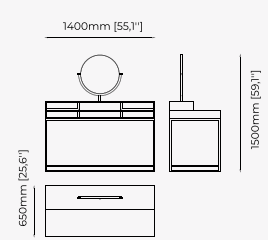

Materials and Finishes

Oak veneer matte
Smooth black iron
Clear mirror

DRESSING TABLES

ROSIE Dressing Table

Dimensions

146,6x62,5x134,2 cm
57.71x24.60x52.8 inch.

Materials and Finishes

Seoul Terra
Walnut veneer matte
Smooth black iron
Gilded polished stainless steel