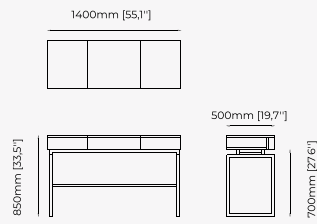

Materials and Finishes

Oak veneer matte
Smooth black iron
Clear mirror

DRESSING TABLES

ROSIE Dressing Table

Dimensions

146,6x62,5x134,2 cm
57.71x24.60x52.8 inch.

Materials and Finishes

Seoul Terra
Walnut veneer matte
Smooth black iron
Gilded polished stainless steel