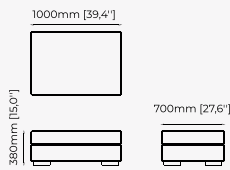

OTTOMANS & POUFFES

GREY Pouf