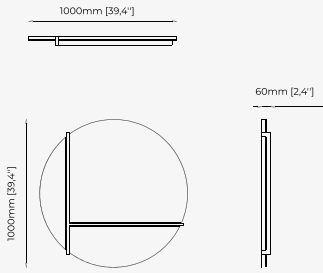

JAMES Mirror