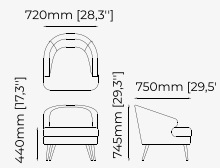

HAROLD Armchair