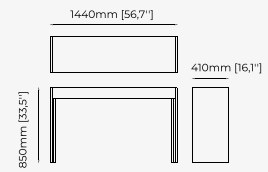

CEUTA Console