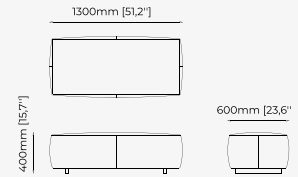

BENNER Bench