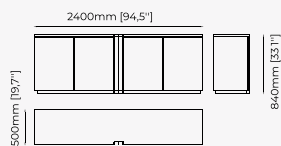

D'ARC Sideboard