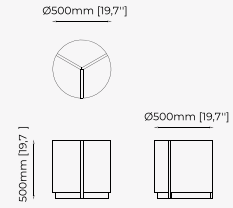

RIGA Side Table