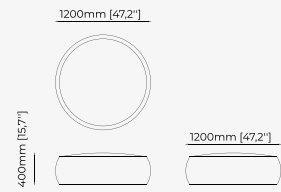

SEBASTIAN Pouf