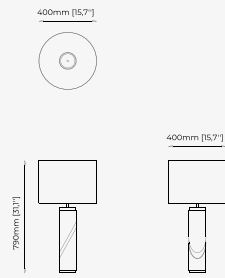

MARTIN Table Lamp