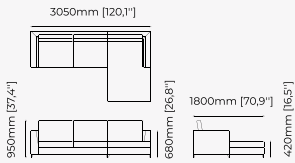

LONDON Sofa