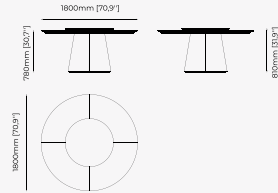

MARILYN Dining Table