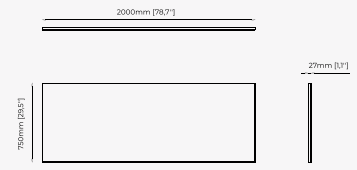

OPIUM Mirror