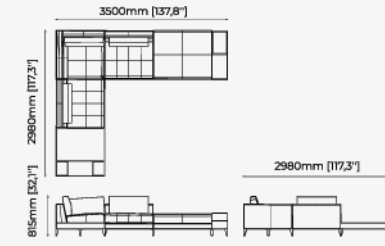

DECKER Sofa