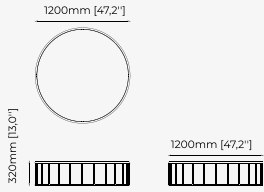

STILL Coffee table