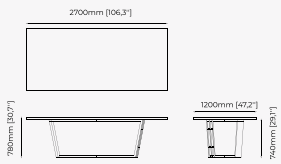

ALISON Dining Table