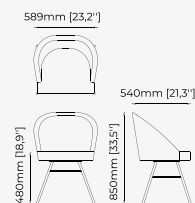

AMOUR Chair