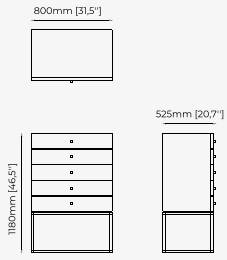

TALLBOYS

ESTER Tallboy