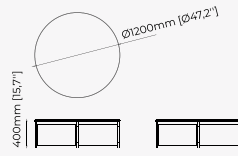

LYSSA Coffee table