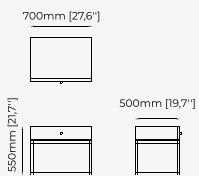

AMBER Bedside Table

ENDY Bedside Table

LADY Bedside Table

ESTER Bedside Table

EMILY Bedside Table

CAIRO Bedside Table