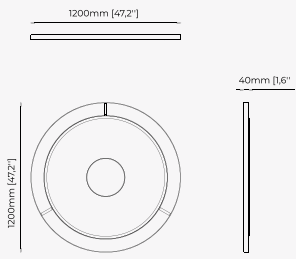

MIRRORS

TANNY Mirror