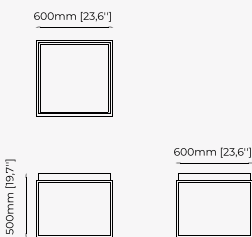

AURA Side Table