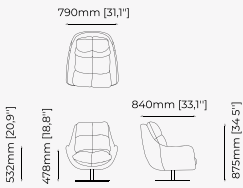

ARMCHAIRS

JOE Armchair

Dimensions

80x76x87 cm
31.49x29.92x34.25 inch.

Materials and Finishes

Berlin camel
Smoked eucalyptus veneer matte

TADEAS Armchair

Dimensions

65x78x88 cm
25.59x30.70x34.64 inch.

Materials and Finishes

Mael beige
Berlin siena

Ash wood stained in
smoked eucalyptus matte

AMBROSE Armchair

Dimensions

90x80x780 cm
35.43x31.49x30.70 inch.

Materials and Finishes

Xangai white
Smoked oak veneer matte

Gilded polished stainless steel

ARMCHAIRS

AMALFI Armchair

Dimensions

78x74x72 cm
30.70x29.13x28.34 inch.

Materials and Finishes

Mael beige & taupe
Ash wood stained in smoked eucalyptus matte

38x43.5x82 cm
14.96x17.12x32.28 inch.

38x43.5x97 cm
14.96x17.12x38.18 inch.

Materials and Finishes

Mael green
Smooth black iron

ESTORIL Bar Stool

Dimensions

42x43x87 cm
16.53x16.92x34.25 inch.

42x43x102 cm
16.53x16.92x40.15 inch.