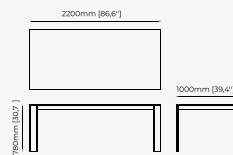

BAIONA Dining Table