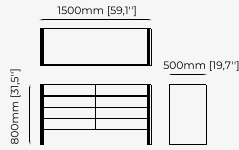

MUCALA Chest of drawers