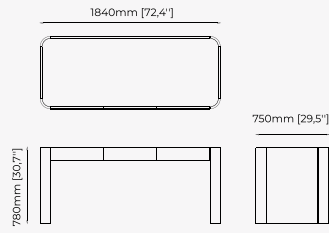

LARSON Desk