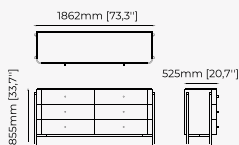

MALE Chest of drawers

ENDY Chest of drawers

ROSIE Chest of drawers

COFFEE TABLES

GOLD Coffee table

Dimensions

120x30 cm
47.24x11.81 inch.

Materials and Finishes