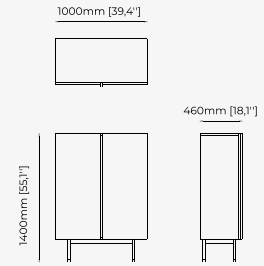

CUBA Bar Cabinet