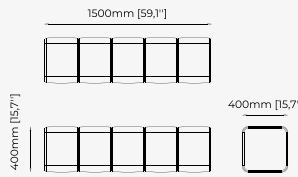

Materials and Finishes

Xangai White
Smooth Black Iron

CHARLIE Bench