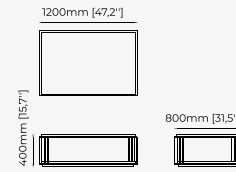

MEGAN Coffee table