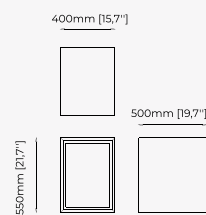

NILO Side Table