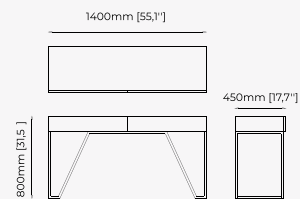

DALLAS Console