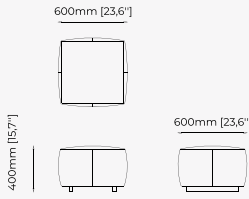

OTTOMANS & POUFFES

BENNER Pouf