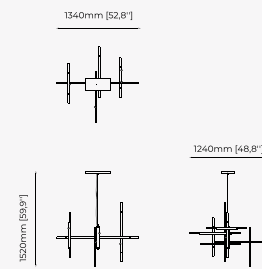

ROBERT Chandelier