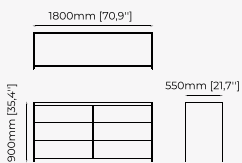

MALE Chest of drawers

ENDY Chest of drawers

ROSIE Chest of drawers

COFFEE TABLES

GOLD Coffee table

Dimensions

120x30 cm
47.24x11.81 inch.

Materials and Finishes