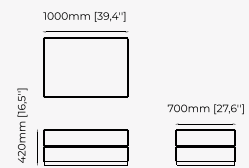

CHARLIE Pouf