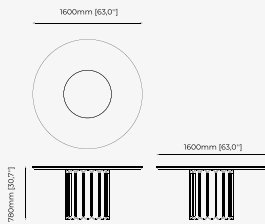

CHERYL Dining Table