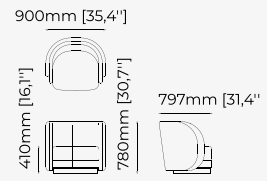

AMBROSE Armchair