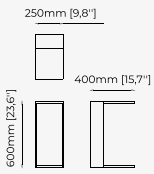

POPPI Side Table