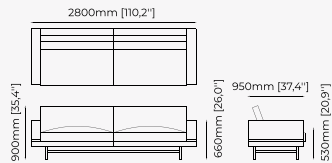

STEWART Sofa