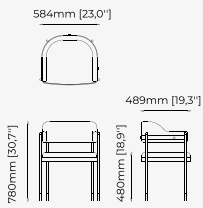

38x43.5x82 cm
14.96x17.12x32.28 inch.

38x43.5x97 cm
14.96x17.12x38.18 inch.

Materials and Finishes

Mael green
Smooth black iron

ESTORIL Bar Stool

Dimensions

42x43x87 cm
16.53x16.92x34.25 inch.

42x43x102 cm
16.53x16.92x40.15 inch.

59x54x82 cm
23.22x19.68x32.28 inch.

Materials and Finishes

Berlin siena
Smooth black iron

DUBLIN Chair

Dimensions

46x51x85 cm
18.11x20.07x33.46 inch.

Materials and Finishes

Boaz beige
Moscow woody

Dimensions

50x60x90 cm
19.68x23.62x35.43 inch.

Materials and Finishes

Vienna Cream
Ash wood stained in smoked eucalyptus matte

PRESTIGE Chair

Dimensions

53x57x80 cm
20.9x22.4x31.5 inch.

Materials and Finishes

Ash wood stained in
smoked eucalyptus matte

Dom Blanc

LILI Chair

Dimensions

60x52x82 cm
23.62x20.47x32.28 inch.

Materials and Finishes

Boaz beige
Ash wood stained in walnut matte

DALE Chair