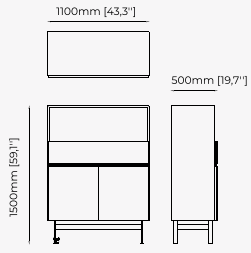

BAR CABINETS AND CUPBOARDS

RALPH Bar Cabinet