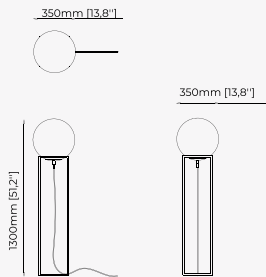

CLARKE Floor Lamp

RANDOLPH Floor Lamp

EVANS Floor Lamp

JONES Floor Lamp