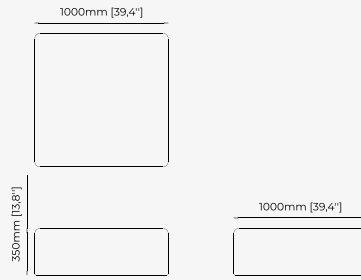

BUR Pouf

BUR Pouf