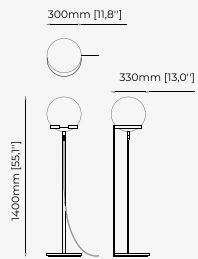

FLOOR LIGHTS

JONES Floor Lamp

Dimensions

35x130 cm
13.77x51.18 inch.

Materials and Finishes

Textured black iron   Opaline glass globe
Gilded polished stainless steel

CLARKE Floor Lamp

RANDOLPH Floor Lamp

EVANS Floor Lamp

JONES Floor Lamp