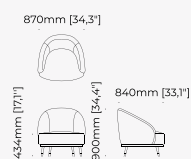

COSY Armchair