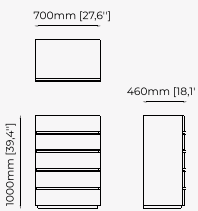

MUCALA Tallboy

Dimensions

80x50x100 cm
31.5x19.7x39.4 inch.

Materials and Finishes

Smoked Eucalyptus Matte
Gilded polished HPL

AMBER Tallboy

HILARY Tallboy

MALE Tallboy