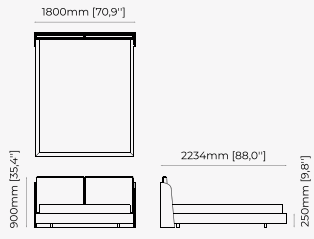

BEDS

JODY *Bed*