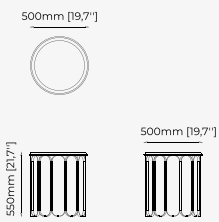

CHERYL Side Table