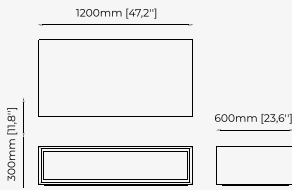

NILO Coffee table