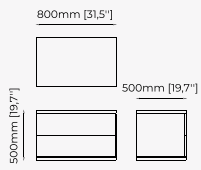

BEDSIDE TABLES

CONNOR Bedside Table