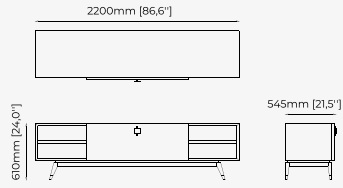

ANTOINE TV Cabinet