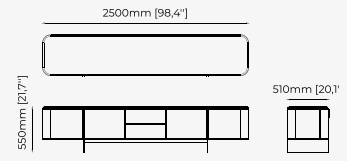

DEAN TV Cabinet