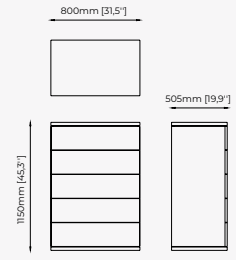

CAIRO Tallboy