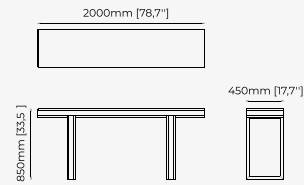

PEARL Console