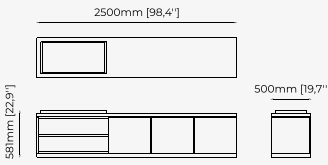

LORA TV Cabinet