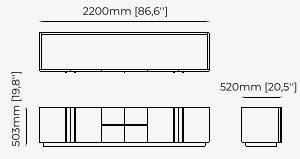

MACAU TV Cabinet