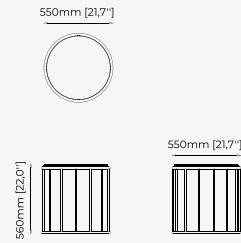

STILL Side Table