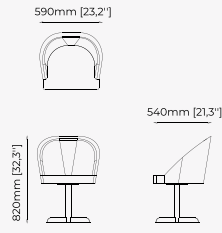

LOREN Home office chair