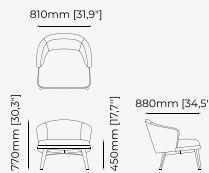

ARMCHAIRS

JOE Armchair

Dimensions

80x76x87 cm
31.49x29.92x34.25 inch.

Materials and Finishes

Berlin camel
Smoked eucalyptus veneer matte

TADEAS Armchair

Dimensions

65x78x88 cm
25.59x30.70x34.64 inch.

Materials and Finishes

Mael beige
Berlin siena

Ash wood stained in
smoked eucalyptus matte

AMBROSE Armchair

Dimensions

90x80x780 cm
35.43x31.49x30.70 inch.

Materials and Finishes

Xangai white
Smoked oak veneer matte

Gilded polished stainless steel

ARMCHAIRS

AMALFI Armchair

Dimensions

78x74x72 cm
30.70x29.13x28.34 inch.

Materials and Finishes

Mael beige & taupe
Ash wood stained in smoked eucalyptus matte

38x43.5x82 cm
14.96x17.12x32.28 inch.

38x43.5x97 cm
14.96x17.12x38.18 inch.

Materials and Finishes

Mael green
Smooth black iron

ESTORIL Bar Stool

Dimensions

42x43x87 cm
16.53x16.92x34.25 inch.

42x43x102 cm
16.53x16.92x40.15 inch.