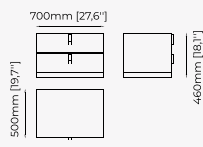

AMBER Bedside Table

ENDY Bedside Table

LADY Bedside Table

ESTER Bedside Table

EMILY Bedside Table

CAIRO Bedside Table