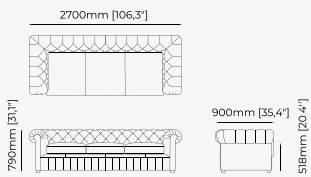

CHESTER Sofa