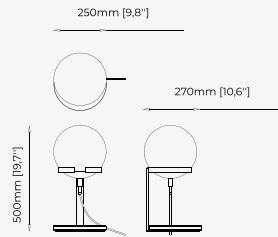

CLARKE Table Lamp