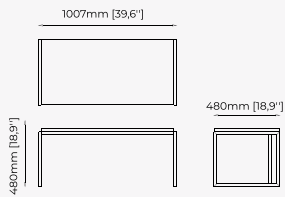

ACHILES Bench