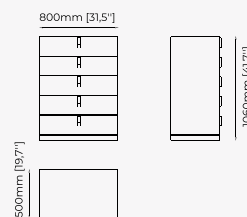

ROSIE Tallboy