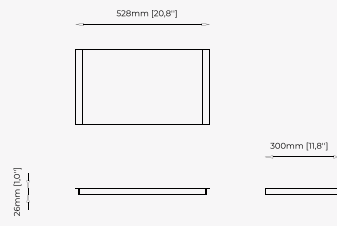

DECORATIVE ELEMENTS

TIM *Tray*