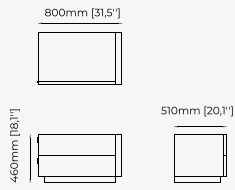

DUANE *Bedside Table*

Dimensions

65x50x50 cm
25.59x19.68x19.68 inch.

Materials and Finishes

Walnut veneer matte
Gilded polished stainless steel

HILARY *Bedside Table*

Dimensions

60x50x50 cm
23.62x19.68x19.68 inch.

Dimensions

80x50x50 cm
31.5x19.7x19.7 inch.

Materials and Finishes

Walnut Matte
Smooth black iron

ACHILES *Bedside Table*

Dimensions

51x50x55.8 cm
20.07x19.68x21.96 inch.

Materials and Finishes

Walnut Matte
Smooth black iron

BEDSIDE TABLES

DAKAR Bedside Table

Dimensions

80x50x45cm
31.49x19.68x17.71 inch.

Materials and Finishes

Beige grey lacquer glossy
Gilded polished stainless steel

ROSIE Bedside Table