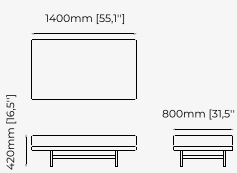

STEWART Pouf