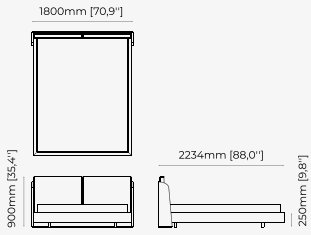

BEDS

BROOKE Bed