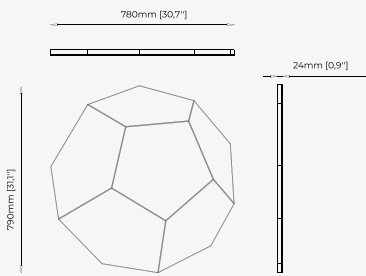

LIMA Mirror