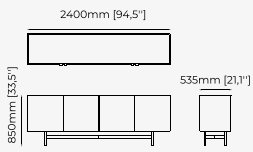

LEWIS Sideboard