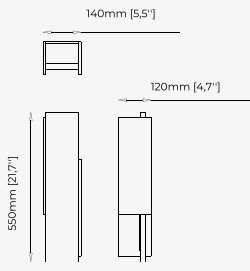

WALL LAMPS

DAVE Wall Lamp