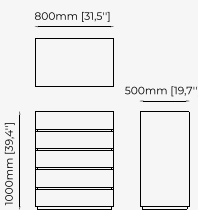

CONNOR Tallboy