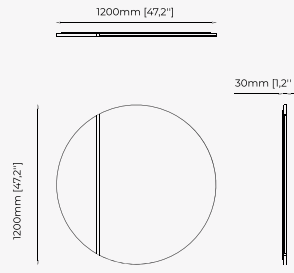

ROSANE Mirror