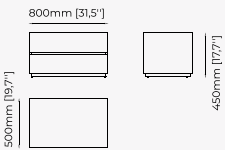

DAKAR Bedside Table