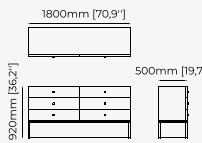

ESTER Chest of drawers