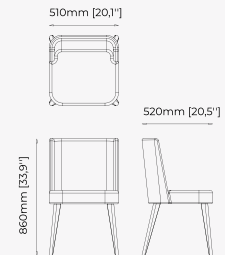

38x43.5x82 cm
14.96x17.12x32.28 inch.

38x43.5x97 cm
14.96x17.12x38.18 inch.

Materials and Finishes

Mael green
Smooth black iron

ESTORIL Bar Stool

Dimensions

42x43x87 cm
16.53x16.92x34.25 inch.

42x43x102 cm
16.53x16.92x40.15 inch.

59x54x82 cm
23.22x19.68x32.28 inch.

Materials and Finishes

Berlin siena
Smooth black iron

DUBLIN Chair

Dimensions

46x51x85 cm
18.11x20.07x33.46 inch.

Materials and Finishes

Boaz beige
Moscow woody

Dimensions

50x60x90 cm
19.68x23.62x35.43 inch.

Materials and Finishes

Vienna Cream
Ash wood stained in smoked eucalyptus matte

PRESTIGE Chair

Dimensions

53x57x80 cm
20.9x22.4x31.5 inch.

Materials and Finishes

DENVER Chair

FARAJI Chair

PRESTIGE Chair

LILI Chair

BENNER *Pouf*

Dimensions

60x60x40 cm
23.62x23.62x15.74 inch.

Materials and Finishes