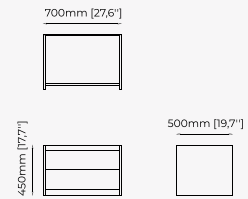

ROSIE Bedside Table

KIRA Bedside Table

MUCALA Bedside Table