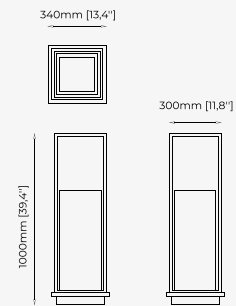

FLOWER POTS

ACHILES Flower Pot

Dimensions

51x48x70 cm
20.07x18.89x27.55 inch.

51x48x87 cm
20.07x18.89x34.25 inch.

51x48x102.5 cm
20.07x18.89x40.35 inch.

Materials and Finishes

Smoked eucalyptus veneer
matte

Gilded polished stainless
steel

GOLD Flower Pot

STELA Flower Pot

LANIE Flower Pot

ROSIE Flower Pot

BAG Flower Pot

POPPY Flower Pot

ACHILES Flower Pot