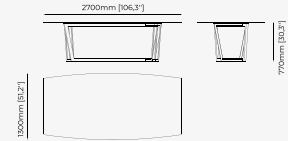

D'ARC Dining Table