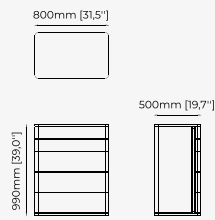

MUCALA Tallboy

Dimensions

80x50x100 cm
31.5x19.7x39.4 inch.

Materials and Finishes

Smoked Eucalyptus Matte
Gilded polished HPL

AMBER Tallboy

HILARY Tallboy

MALE Tallboy

CONNOR Tallboy

ROSIE Tallboy

LADY Tallboy

DAKAR Tallboy

EMILY Tallboy

ENDY Tallboy