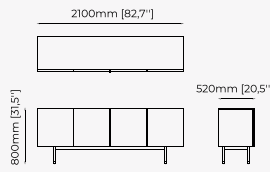

CUBA Sideboard