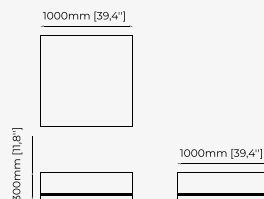

CLEA Coffee table

CONSOLES

JILL Console

Dimensions

180x40x85 cm
70.86x15.74x33.46 inch.

Materials and Finishes

Black flower polished marble Gilded polished stainless steel
Black ash veneer matte

NIELS Console