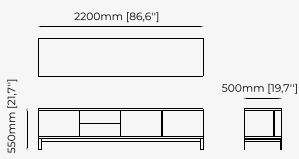

DENER TV Cabinet