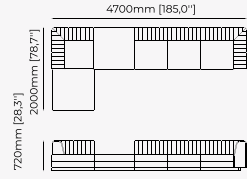

SOFAS

HARRY Sofa

STEWART Sofa