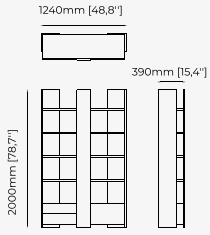

BOOKCASES & BOOKSHELVES

BIEL Bookshelf