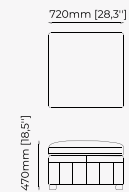

CHESTER Pouf