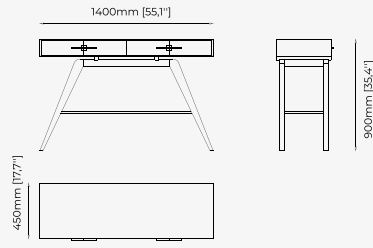

NIELS Console