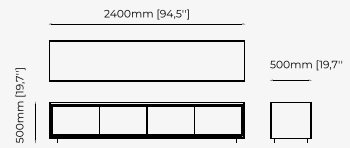

RICK TV Cabinet