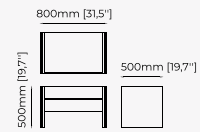

Dimensions

80x50x50 cm
31.5x19.7x19.7 inch.

Materials and Finishes

Walnut Matte
Smooth black iron

ACHILES *Bedside Table*

Dimensions

51x50x55.8 cm
20.07x19.68x21.96 inch.

Materials and Finishes

Walnut Matte
Smooth black iron

BEDSIDE TABLES

DAKAR Bedside Table

Dimensions

80x50x45cm
31.49x19.68x17.71 inch.

Materials and Finishes

Beige grey lacquer glossy
Gilded polished stainless steel

ROSIE Bedside Table