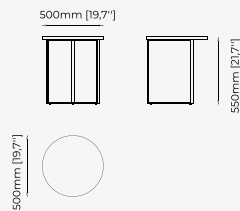

DILI Side Table