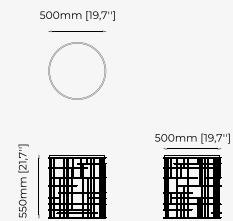

MERCY Side Table