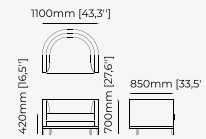

ARMCHAIRS

AMALFI Armchair

Dimensions

78x74x72 cm
30.70x29.13x28.34 inch.

Materials and Finishes

Mael beige & taupe
Ash wood stained in smoked eucalyptus matte

SOPHIA Armchair

NELLY Armchair

HAROLD Armchair

MARLOW Armchair

COSY Armchair

XANGAI Armchair

HECTOR Armchair

HECTOR Armchair

VEERA Armchair