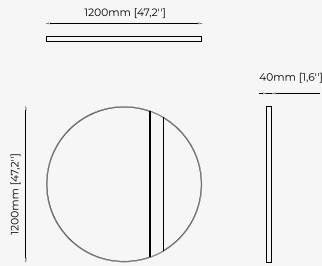

PHILL Mirror