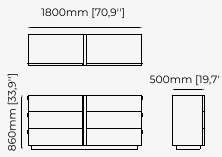

CHEST OF DRAWERS

KIRA Chest of drawers