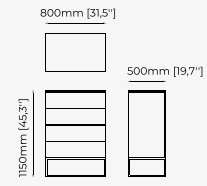

MUCALA Tallboy

Dimensions

80x50x100 cm
31.5x19.7x39.4 inch.

Materials and Finishes

Smoked Eucalyptus Matte
Gilded polished HPL

AMBER Tallboy

HILARY Tallboy

MALE Tallboy

CONNOR Tallboy

ROSIE Tallboy

LADY Tallboy

DAKAR Tallboy

EMILY Tallboy

ENDY Tallboy