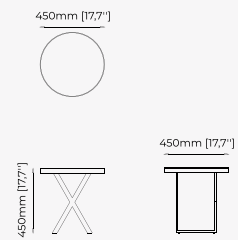

NOTTINGHAM Side Table