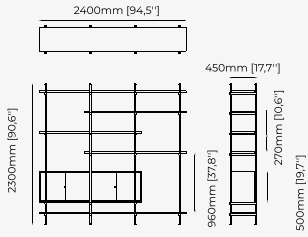

TAYLOR Bookshelf