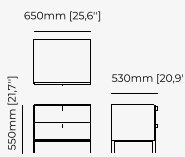

ROSIE Bedside Table

KIRA Bedside Table

MUCALA Bedside Table