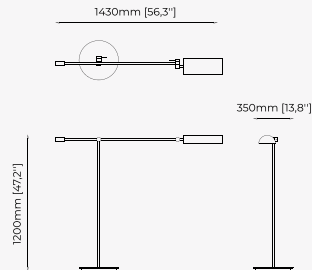

FLOOR LIGHTS

JONES Floor Lamp

Dimensions

35x130 cm
13.77x51.18 inch.

Materials and Finishes

Textured black iron   Opaline glass globe
Gilded polished stainless steel

CLARKE Floor Lamp

RANDOLPH Floor Lamp

EVANS Floor Lamp

JONES Floor Lamp