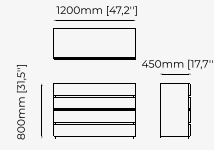

CONNOR Chest of drawers