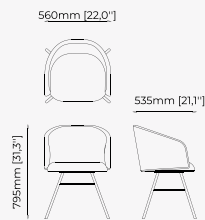

38x43.5x82 cm
14.96x17.12x32.28 inch.

38x43.5x97 cm
14.96x17.12x38.18 inch.

Materials and Finishes

Mael green
Smooth black iron

ESTORIL Bar Stool

Dimensions

42x43x87 cm
16.53x16.92x34.25 inch.

42x43x102 cm
16.53x16.92x40.15 inch.

59x54x82 cm
23.22x19.68x32.28 inch.

Materials and Finishes

Berlin siena
Smooth black iron

DUBLIN Chair

Dimensions

46x51x85 cm
18.11x20.07x33.46 inch.

Materials and Finishes

Boaz beige
Moscow woody

Dimensions

50x60x90 cm
19.68x23.62x35.43 inch.

Materials and Finishes

Vienna Cream
Ash wood stained in smoked eucalyptus matte

PRESTIGE Chair

Dimensions

53x57x80 cm
20.9x22.4x31.5 inch.

Materials and Finishes

Ash wood stained in
smoked eucalyptus matte

Dom Blanc

LILI Chair

Dimensions

60x52x82 cm
23.62x20.47x32.28 inch.

Materials and Finishes

Boaz beige
Ash wood stained in walnut matte

DALE Chair