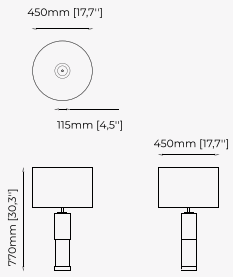

TABLE LAMPS

SHARON Table Lamp