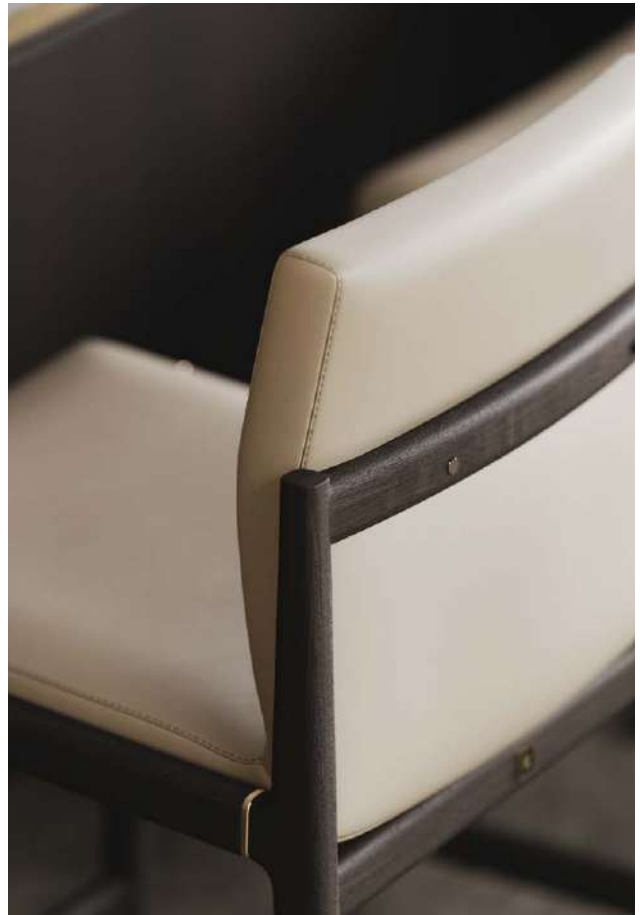

Jayne Bar Stool

Dimensions:

51x51x105 cm

20.08x20.08x41.38 inch.

Materials and Finishes:

Ash Wood Stained in Smoked Oak Matte

Seoul Sand

Gilded Brushed Stainless Steel