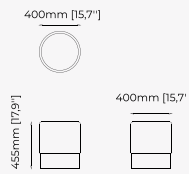

OTTOMANS & POUFFES

ISAAC Pouf