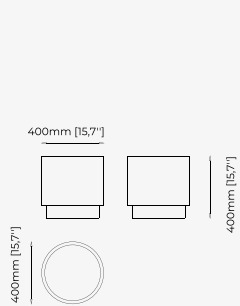

FLOWER POTS

ACHILES Flower Pot

Dimensions

51x48x70 cm
20.07x18.89x27.55 inch.

51x48x87 cm
20.07x18.89x34.25 inch.

51x48x102.5 cm
20.07x18.89x40.35 inch.

Materials and Finishes

Smoked eucalyptus veneer
matte

Gilded polished stainless
steel

GOLD Flower Pot

STELA Flower Pot

LANIE Flower Pot

ROSIE Flower Pot

BAG Flower Pot

POPPY Flower Pot

ACHILES Flower Pot