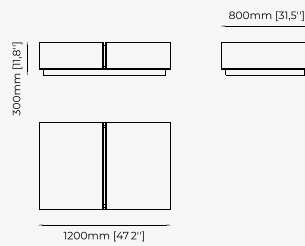

SILA Coffee table