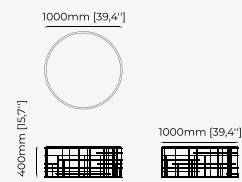

MERCY Coffee table