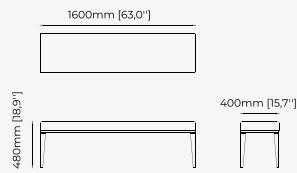

BENCHES

ACHILES Bench

Dimensions

100x48x48 cm
30.37x18.89x18.89 inch.

Materials and Finishes

Xangai White
Smooth Black Iron

CHARLIE Bench

AMY Bench

BENNER Bench

ACHILES Bench