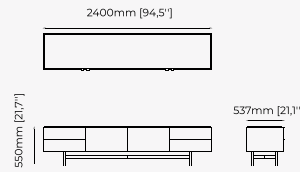

LEWIS TV Cabinet