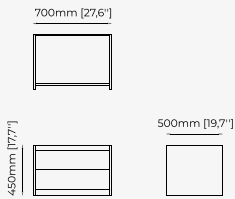

ROSIE Bedside Table

KIRA Bedside Table

MUCALA Bedside Table