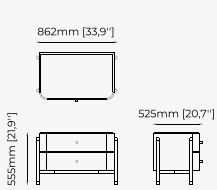

DUANE *Bedside Table*

Dimensions

65x50x50 cm
25.59x19.68x19.68 inch.

Materials and Finishes

Walnut veneer matte
Gilded polished stainless steel

HILARY *Bedside Table*

Dimensions

60x50x50 cm
23.62x19.68x19.68 inch.

Dimensions

80x50x50 cm
31.5x19.7x19.7 inch.

Materials and Finishes

Walnut Matte
Smooth black iron

ACHILES *Bedside Table*

Dimensions

51x50x55.8 cm
20.07x19.68x21.96 inch.

Materials and Finishes

Walnut Matte
Smooth black iron

BEDSIDE TABLES

DAKAR Bedside Table

Dimensions

80x50x45cm
31.49x19.68x17.71 inch.

Materials and Finishes

Beige grey lacquer glossy
Gilded polished stainless steel

ROSIE Bedside Table