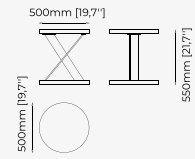

SALLY Side Table