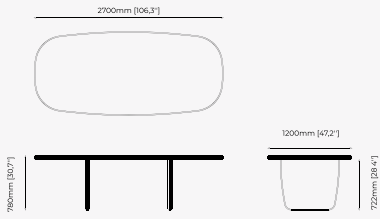

200x120x78 cm
78.74x47.24x30.71 inch.

140x140x78 cm
55.12x55.12x30.71 inch.

Materials and Finishes

Smoked eucalyptus veneer
matte

Gilded polished stainless
steel

DINING TABLES

JEANE Dining Table

ANN Dining Table