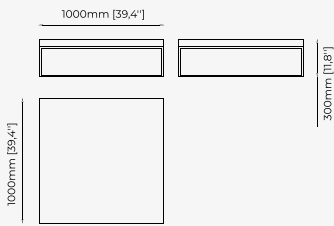

S.PAULO Coffee table