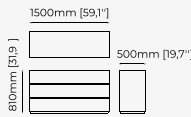

DAKAR Chest of drawers