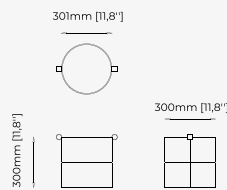

STELA Flower Pot