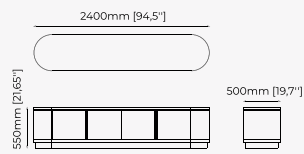

BROWN TV Cabinet