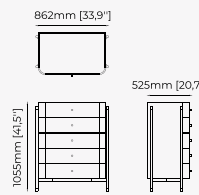

MUCALA Tallboy

Dimensions

80x50x100 cm
31.5x19.7x39.4 inch.

Materials and Finishes

Smoked Eucalyptus Matte
Gilded polished HPL

AMBER Tallboy

HILARY Tallboy

MALE Tallboy