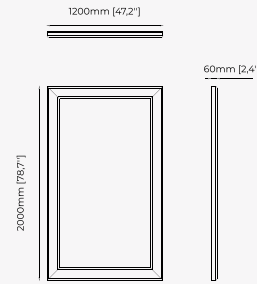

IRIS Mirror