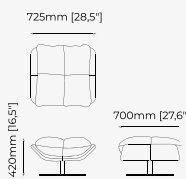

SOPHIA Pouf