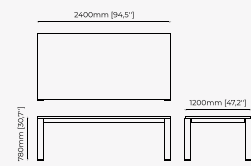

BUDA Dining Table