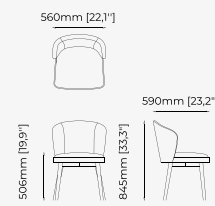

38x43.5x82 cm
14.96x17.12x32.28 inch.

38x43.5x97 cm
14.96x17.12x38.18 inch.

Materials and Finishes

Mael green
Smooth black iron

ESTORIL Bar Stool

Dimensions

42x43x87 cm
16.53x16.92x34.25 inch.

42x43x102 cm
16.53x16.92x40.15 inch.

59x54x82 cm
23.22x19.68x32.28 inch.

Materials and Finishes

Berlin siena
Smooth black iron

DUBLIN Chair

Dimensions

46x51x85 cm
18.11x20.07x33.46 inch.

Materials and Finishes

Boaz beige
Moscow woody

Dimensions

50x60x90 cm
19.68x23.62x35.43 inch.

Materials and Finishes

Vienna Cream
Ash wood stained in smoked eucalyptus matte

PRESTIGE Chair

Dimensions

53x57x80 cm
20.9x22.4x31.5 inch.

Materials and Finishes

Ash wood stained in
smoked eucalyptus matte

Dom Blanc

LILI Chair

Dimensions

60x52x82 cm
23.62x20.47x32.28 inch.

Materials and Finishes

Boaz beige
Ash wood stained in walnut matte

DALE Chair