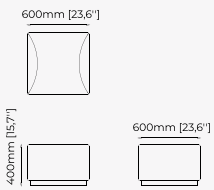

OTTOMANS & POUFFES

MIKE Pouf