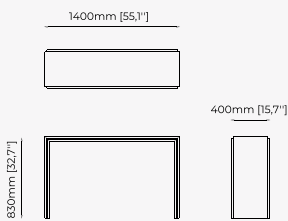

RORY Console