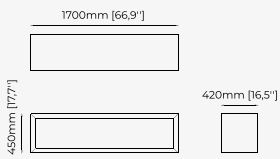

DAISY Storage Unit