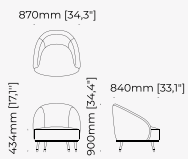

MARLOW Armchair