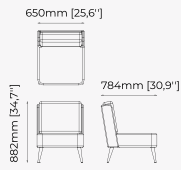

TADEAS Armchair