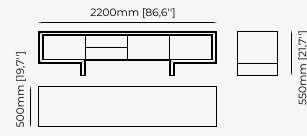

ISIS TV Cabinet