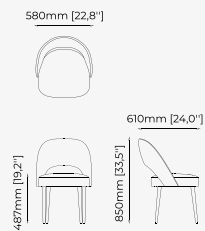

FERRARA Chair