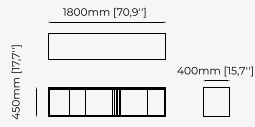

EMY Bookshelf