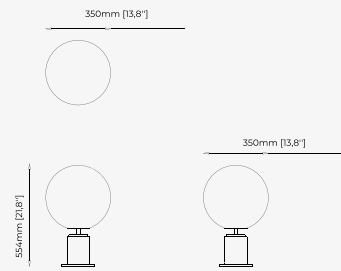

MARCEL Table Lamp