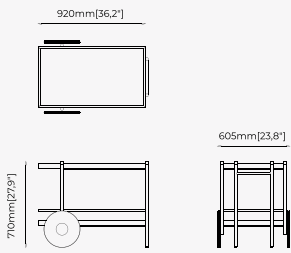

DECORATIVE ELEMENTS

PITT *Tea Cart*