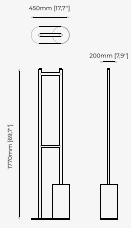

COAT HANGERS

BEN Coat Rack