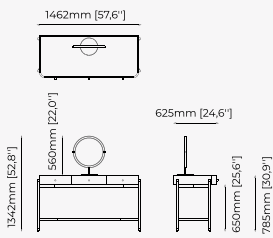

Dimensions

140x50x85 cm
55.11x19.68x33.46 inch.

Materials and Finishes

Smoked oak veneer matte
Gilded polished stainless steel
Clear mirror
Berlin camel

D'ARC *Dressing Table*

Dimensions

140x65x150 cm
55.11x25.59x59.05 inch.

Materials and Finishes

Oak veneer matte
Smooth black iron
Clear mirror

DRESSING TABLES

ROSIE Dressing Table

Dimensions

146,6x62,5x134,2 cm
57.71x24.60x52.8 inch.

Materials and Finishes

Seoul Terra
Walnut veneer matte
Smooth black iron
Gilded polished stainless steel

ESTER Dressing Table

AMY Dressing Table

D'ARC Dressing Table

ROSIE Dressing Table

LYSSA Side Table

Dimensions

47x55 cm
18.5x21.7 inch.

Materials and Finishes