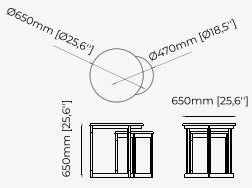

SIDE TABLES

LYSSA Side Table