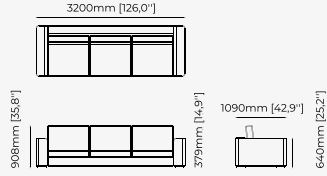

SOFAS

GREY Sofa

HARRY Sofa

STEWART Sofa