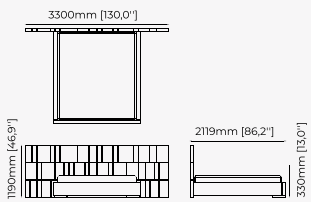

JACKSON Bed