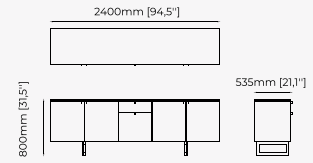

BORIS Sideboard