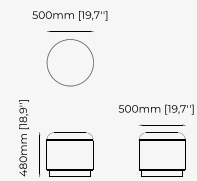

OTTOMANS & POUFFES

EDDY Pouf