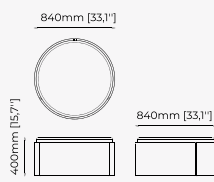

OTTOMANS & POUFFES

JASON Pouf