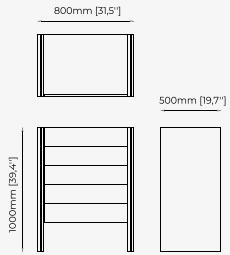

MUCALA Tallboy