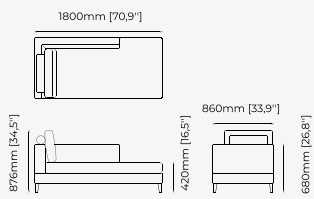

38x43.5x82 cm
14.96x17.12x32.28 inch.

38x43.5x97 cm
14.96x17.12x38.18 inch.

Materials and Finishes

Mael green
Smooth black iron

ESTORIL Bar Stool

Dimensions

42x43x87 cm
16.53x16.92x34.25 inch.

42x43x102 cm
16.53x16.92x40.15 inch.

Dimensions

130x60x40 cm
51.18x23.62x15.74 inch.

Materials and Finishes

Seoul camel
Gilded polished stainless steel

BENCHES

ACHILES Bench

Dimensions

100x48x48 cm
30.37x18.89x18.89 inch.

Dimensions

180x86x88 cm
70.86x33.85x34.64 inch.

Materials and Finishes

Lohan chair
Berlin Siena

Ash wood stained in Walnut matte

KARIN *Chaise Longue*

DALE Chair

Dimensions