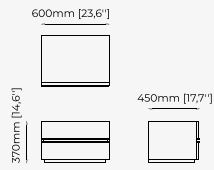

DUANE Bedside Table