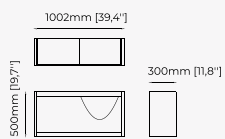

RYAN Storage Unit