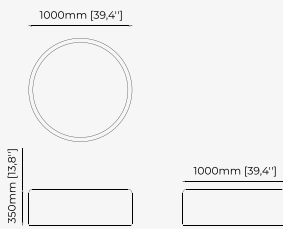

OTTOMANS & POUFFES

BUR Pouf