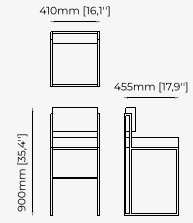

38x43.5x82 cm
14.96x17.12x32.28 inch.

38x43.5x97 cm
14.96x17.12x38.18 inch.

Materials and Finishes

Mael green
Smooth black iron

ESTORIL Bar Stool

Dimensions

42x43x87 cm
16.53x16.92x34.25 inch.

42x43x102 cm
16.53x16.92x40.15 inch.

Materials and Finishes

Berlin forest
Smoked oak veneer matte

Gilded polished stainless steel

ACHILES Bar Stool

Dimensions

41x45.5x90 cm
16.14x17.9x35.4 inch.

41x45.5x105 cm
16.14x17.9x41.33 inch.

Materials and Finishes

Xangai Sand
Smooth Black Iron

BAR & COUNTER STOOLS

PETER Bar Stool

ESTORIL Bar Stool

ACHILES Bar Stool

CHARLIE *Bench*

Dimensions

120x40x40 cm
47.24x15.74x15.74 inch.

Materials and Finishes

Berlin siena

AMY *Bench*

Dimensions

160x40x48 cm
62.99x15.74x18.89 inch.

Materials and Finishes

Mael beige & taupe
Ash wood stained in smoked oak matte

BENNER *Bench*