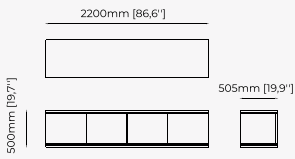

DUANE TV Cabinet