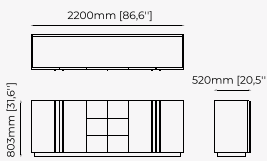

MACAU Sideboard