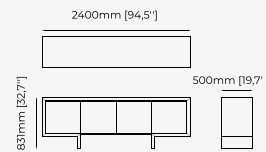

ISIS Sideboard