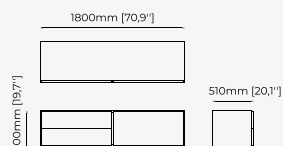

PAM TV Cabinet