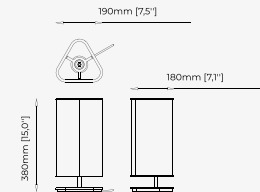

WALKER Table Lamp