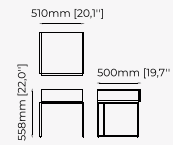

ACHILES Bedside Table