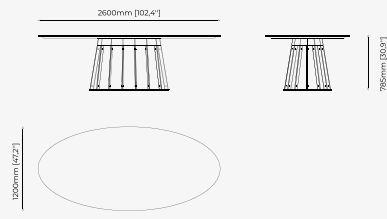

200x120x78 cm
78.74x47.24x30.71 inch.

140x140x78 cm
55.12x55.12x30.71 inch.

Materials and Finishes

Smoked eucalyptus veneer
matte

Gilded polished stainless
steel

DINING TABLES

JEANE Dining Table

ANN Dining Table