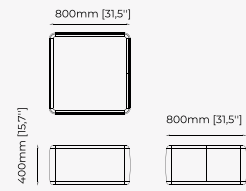

OTTOMANS & POUFFES

MOORE Pouf