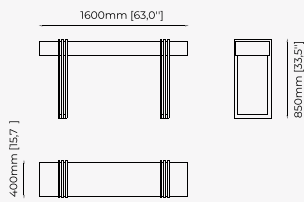

EVELYN Console