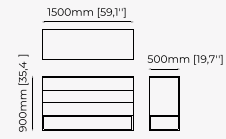

MALE Chest of drawers

ENDY Chest of drawers

ROSIE Chest of drawers

COFFEE TABLES

GOLD Coffee table

Dimensions

120x30 cm
47.24x11.81 inch.

Materials and Finishes