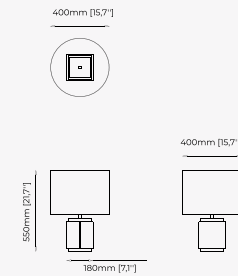

LITTLE JACK Table Lamp