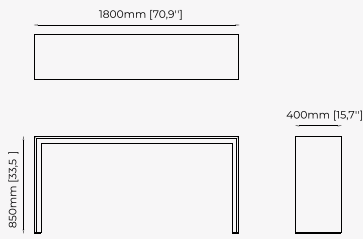

CONSOLES

JILL Console