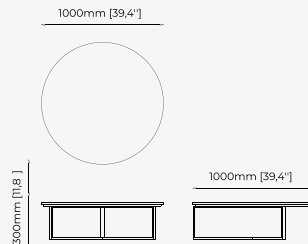

DILI Coffee table