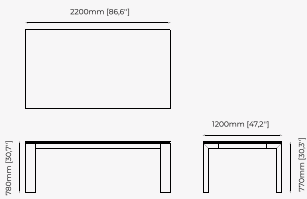

SUSAN Dining Table