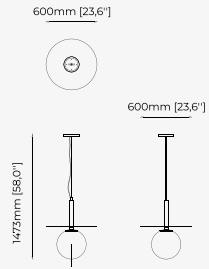

ANDY Suspension Lamp