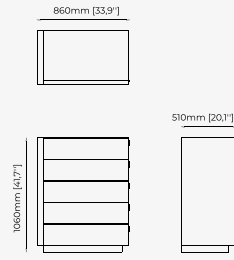

KIRA Tallboy