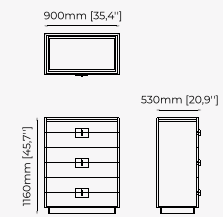

MUCALA Tallboy

Dimensions

80x50x100 cm
31.5x19.7x39.4 inch.

Materials and Finishes

Smoked Eucalyptus Matte
Gilded polished HPL

AMBER Tallboy

HILARY Tallboy

MALE Tallboy