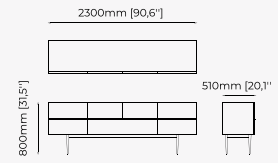

LAGOS Sideboard