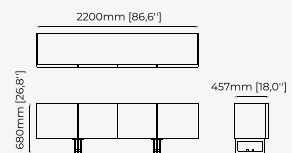

LYON Storage Unit