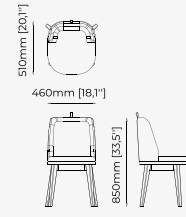

DUBLIN Chair