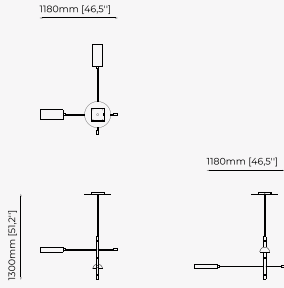

JAZZ *Chandelier*

Dimensions

50x120 cm
19.68x47.24 inch.

Materials and Finishes

Smooth black iron
Copper polished stainless steel

CEILING LAMPS

RANDOLPH Suspension Lamp

JANIS Suspension Lamp