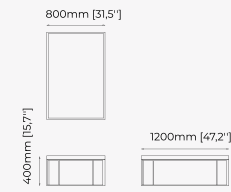

RAW Coffee table