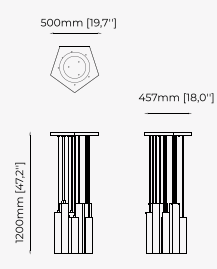

JAZZ Chandelier