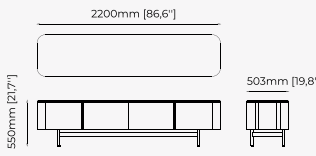

TV CABINETS AND STORAGE UNITS

NORMAN TV Cabinet