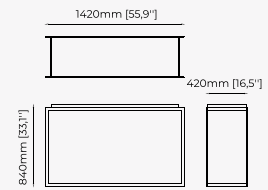

AGOT Console