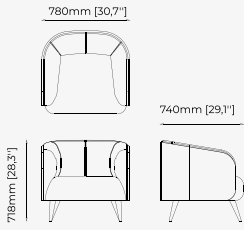

Dimensions

198x219x110 cm
77.95x86.22x43.30 inch.

168x219x110 cm
66.14x86.22x43.30 inch.

178x219x110 cm
70.07x86.22x43.30 inch.

Materials and Finishes

Byron gris cendre, Smoked eucalyptus veneer matte
Gilded polished stainless steel

VEERA Armchair

ARMCHAIRS

JOE Armchair

TADEAS Armchair

AMBROSE Armchair

AMALFI Armchair

PETER Bar Stool

Dimensions

38x43.5x82 cm
14.96x17.12x32.28 inch.

38x43.5x97 cm
14.96x17.12x38.18 inch.

Materials and Finishes

Mael green
Smooth black iron

ESTORIL Bar Stool

Dimensions

42x43x87 cm
16.53x16.92x34.25 inch.

42x43x102 cm
16.53x16.92x40.15 inch.

Materials and Finishes

Berlin forest
Smoked oak veneer matte

Gilded polished stainless steel

ACHILES Bar Stool

Dimensions

41x45.5x90 cm
16.14x17.9x35.4 inch.

41x45.5x105 cm
16.14x17.9x41.33 inch.

Materials and Finishes