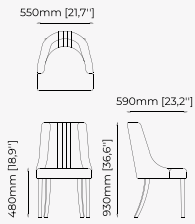

SIMONE Chair