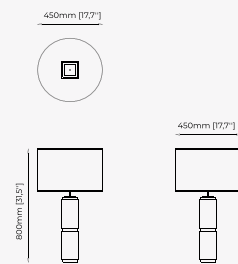

QUENTIN Table Lamp