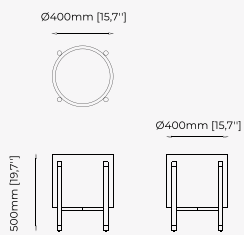

GOLD Flower Pot