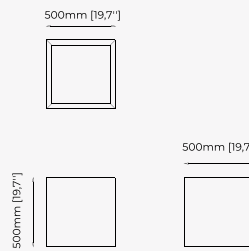

FLOWER POTS

ACHILES Flower Pot

Dimensions

51x48x70 cm
20.07x18.89x27.55 inch.

51x48x87 cm
20.07x18.89x34.25 inch.

51x48x102.5 cm
20.07x18.89x40.35 inch.

Materials and Finishes

Smoked eucalyptus veneer
matte

Gilded polished stainless
steel

GOLD Flower Pot

STELA Flower Pot

LANIE Flower Pot

ROSIE Flower Pot

BAG Flower Pot

POPPY Flower Pot

ACHILES Flower Pot