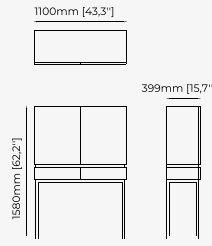

CANNES Bar Cabinet