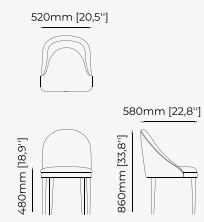

NELLY Chair