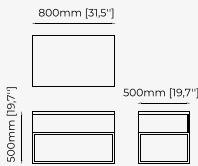

MALE Bedside Table