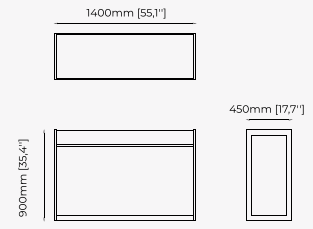

ANTHONY Console