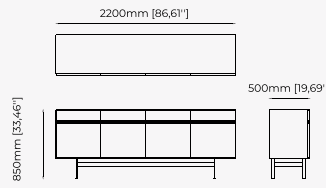

RALPH Sideboard