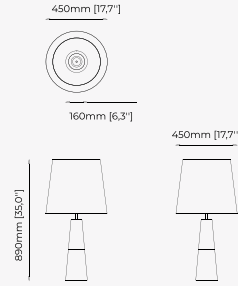

JUDE Table Lamp