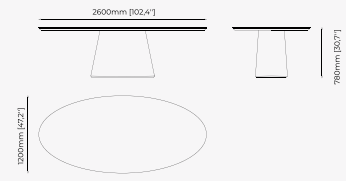

200x120x78 cm
78.74x47.24x30.71 inch.

140x140x78 cm
55.12x55.12x30.71 inch.

Materials and Finishes

Smoked eucalyptus veneer
matte

Gilded polished stainless
steel

DINING TABLES

JEANE Dining Table

ANN Dining Table