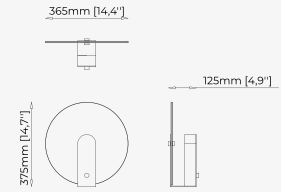

WRIGHT Table Lamp