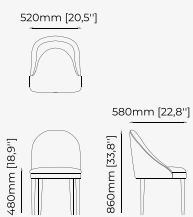

LILI Home office chair