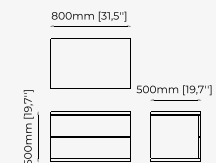

AMBER Bedside Table

ENDY Bedside Table

LADY Bedside Table

ESTER Bedside Table

EMILY Bedside Table

CAIRO Bedside Table