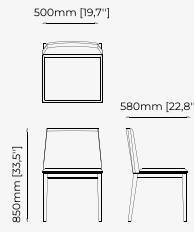

CAPRI Chair