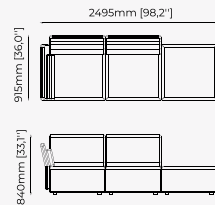

CASABLANCA Sofa