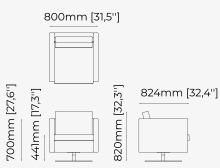

SOPHIA Armchair