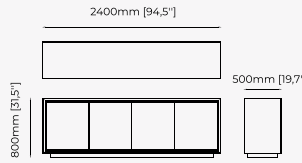

RICK Sideboard