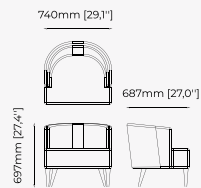

XANGAI Armchair

HECTOR Armchair

HECTOR Armchair

VEERA Armchair