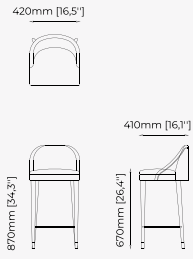

ARMCHAIRS

JOE Armchair

Dimensions

80x76x87 cm
31.49x29.92x34.25 inch.

Materials and Finishes

Berlin camel
Smoked eucalyptus veneer matte

TADEAS Armchair

Dimensions

38x43.5x82 cm
14.96x17.12x32.28 inch.

38x43.5x97 cm
14.96x17.12x38.18 inch.

Materials and Finishes

Mael green
Smooth black iron

ESTORIL Bar Stool

Dimensions

42x43x87 cm
16.53x16.92x34.25 inch.

42x43x102 cm
16.53x16.92x40.15 inch.

Materials and Finishes

Berlin forest
Smoked oak veneer matte

Gilded polished stainless steel

ACHILES Bar Stool

Dimensions

41x45.5x90 cm
16.14x17.9x35.4 inch.

41x45.5x105 cm
16.14x17.9x41.33 inch.

Materials and Finishes

Xangai Sand
Smooth Black Iron

BAR & COUNTER STOOLS

PETER Bar Stool

ESTORIL Bar Stool

ACHILES Bar Stool

CHARLIE *Bench*

Dimensions

120x40x40 cm
47.24x15.74x15.74 inch.