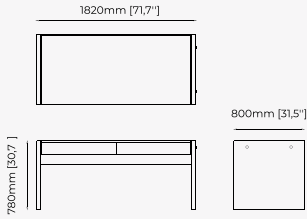

BONHAM Desk