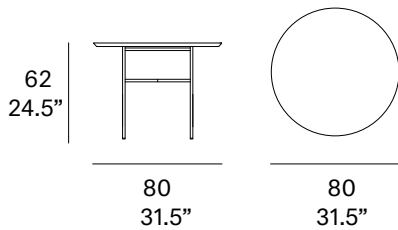

# Grada indoor Round dining table / mesa redonda

Lievore Altherr Molina, 2017/2021

T900 R 80

Tabletop made of solid wood from European oaks with 21mm/0.83" of section. Structure made of stainless steel tube, finished with polyester powder. The collection is also available in a lacquered version (MDF) and in European oak plywood. Delivered unassembled.

## Shipment details

Qty	1 dining table (2 boxes)
Volume	0,18 m <sup>3</sup> / 6.5 ft <sup>3</sup>
Gross weight	15 kg / 37.5 lb
Net weight	9 kg / 24.5 lb
Item dimensions (width x depth x height)	80 x 80 x 62 cm 31.5" x 31.5" x 24.5"