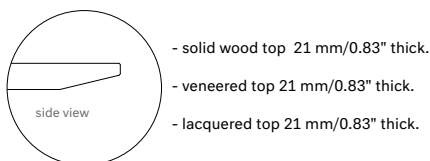

Shipment details

Qty	1 dining table (2 boxes)
Volume	0,18 m³ / 6.5 ft³
Gross weight	15 kg / 37.5 lb
Net weight	9 kg / 24.5 lb
Item dimensions (width x depth x height)	80 x 80 x 62 cm 31.5" x 31.5" x 24.5"

Tabletop options: