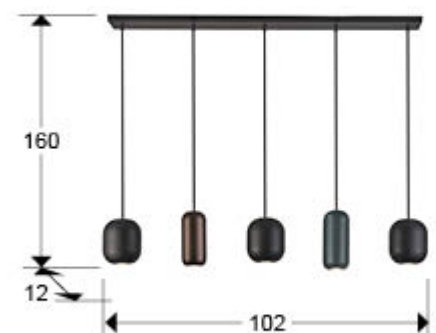

### Pendants

Lamp made of metal with matt black finish. 5 metal shades in matt black, dark brown and dark green. Adjustable in height. GU10 lamp holder.

## SIZES

Sizes: ↔ 102.0 ↓ 16.0 ↗ 12.0 cm  
Height when installed: 30.0/ max. 160.0 cm  
Weight: 3.7 Kg

## SIZES WITH PACKAGING

Weight: 4.6 Kg  
Volume: 0.0460m<sup>3</sup>  
Sizes: ↔ 105.0 ↓ 21.0 ↗ 21.0 cm

---