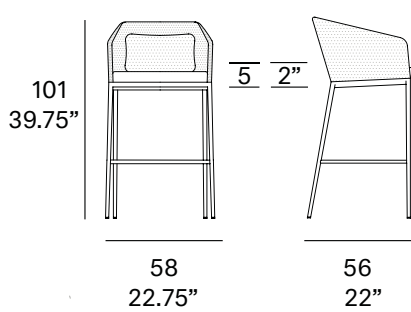

outdoor

Senso chairs Barstool / taburete

Studio expormim 2013/2019

C198

Barstool made of high resistance aluminum tube. Possibility of customization through a wide variety of technical fabrics completely suitable for outdoor use.
1 backrest cushion included.

Qty	1 barstool (1 box)
Volume	0,37 m ³ / 13 ft ³
Gross weight	12 kg / 26.5 lb
Net weight	7,5 kg / 16.5 lb

AH 92
36.25"
SH 70
27.5"

Item dimensions (width x depth x height)	56 x 58 x 101 cm 22" x 22.75" x 39.75"
COM (1, 40 - 1,50 m / 54"-59")	0,9 m / 1 yd