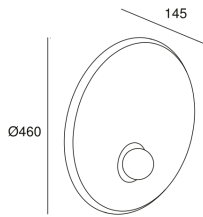

Trip ø460mm

Nahtrang Design

05-8357-05-DN

Wall fixture Trip ø460mm E14 7W Black

TECHNICAL FEATURES

IP20

Power (W) : Max. power 7W

Total power consumption of light (W) : 7W

Structure material : Aluminium, Steel

Structure finish : Black

Diffuser material : Glass

Diffuser finish : Opal

Max. size of light bulb : 90/50 mm

Recommended light bulb : E14

Voltage / frequency : 100-240V/50-60Hz