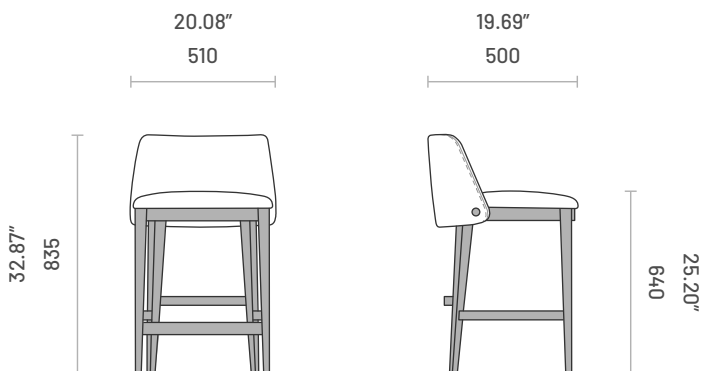

Louise

BAR & COUNTER CHAIR

Louise chair's robust design exhales confidence and character allied with simple lines but a strong statement of comfort. The back and seat are fully upholstered for a relaxing experience while the wooden legs finish the exquisiteness of the design. The slightly curvy back will assure a cozy experience with a daring design including golden nails. Its simple yet sophisticated lines matches any decor and enhances the room.

Specifications

Dimensions (Bar Chair)

Dimensions (Counter Chair)

Technical Information

Frame

Structure: Plywood

Feet: Solid ash wood and stainless steel

Padding

COM Fabric and Leather Requirements

Item	1	
	Fabric	Leather
Louise Counter Chair and Louise Bar Chair	 1.50 lm 4.92 ft	 3.00 m2 32.40 ft2

Packaging Information

Item	Number of Packages	Packaging Dimensions	Packaging Weight	
Louise Bar Chair	1	Width: 580mm (22.83") Depth: 550mm (21.65") Height: 1170mm (46.06") Volume: 0.37m ³ (13.18ft ³)	14.50kg	31.96lb
Louise Counter Chair	1	Width: 560mm (22.05") Depth: 530mm (20.87") Height: 900mm (35.43") Volume: 0.26m ³ (9.43ft ³)	12.50kg	27.55lb