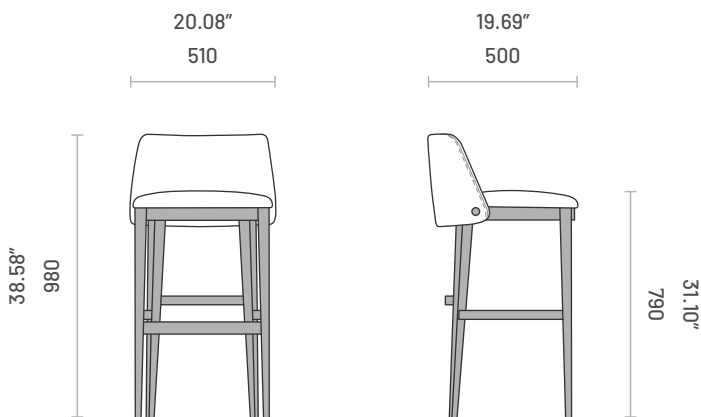

Louise

BAR & COUNTER CHAIR

Louise chair's robust design exhales confidence and character allied with simple lines but a strong statement of comfort. The back and seat are fully upholstered for a relaxing experience while the wooden legs finish the exquisiteness of the design. The slightly curvy back will assure a cozy experience with a daring design including golden nails. Its simple yet sophisticated lines matches any decor and enhances the room.

Specifications

Dimensions (Bar Chair)

Dimensions (Counter Chair)

Technical Information

Frame

Structure: Plywood

Feet: Solid ash wood and stainless steel

Padding

COM Fabric and Leather Requirements

Item	1	
	Fabric	Leather
Louise Counter Chair and Louise Bar Chair	 1.50 lm 4.92 ft	 3.00 m2 32.40 ft2

Packaging Information

Item	Number of Packages	Packaging Dimensions	Packaging Weight	
Louise Bar Chair	1	Width: 580mm (22.83") Depth: 550mm (21.65") Height: 1170mm (46.06") Volume: 0.37m ³ (13.18ft ³)	14.50kg	31.96lb
Louise Counter Chair	1	Width: 560mm (22.05") Depth: 530mm (20.87") Height: 900mm (35.43") Volume: 0.26m ³ (9.43ft ³)	12.50kg	27.55lb