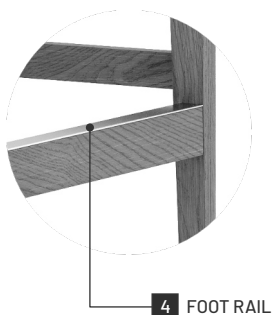

Materials and Finishes

Overview

Available Finishes

	1	2	3	4
Fabrics				
Aldan	●	—	—	—
Arno	●	—	—	—
Astoria	●	—	—	—
Avalon	●	—	—	—
Bergen	●	—	—	—
Brampton	●	—	—	—
Clarence	●	—	—	—
Columbia	●	—	—	—
Devon	●	—	—	—
Galway	●	—	—	—
Helmand	●	—	—	—
Hudson	●	—	—	—
Osaka	●	—	—	—
Provence	●	—	—	—
Synthetic Leathers				
Rupert	●	—	—	—
Natural Leathers				
Albany	—	—	—	—
Aspen*	●	—	—	—
Dover*	●	—	—	—
Wood Stains				
Sand Ash	—	●	—	—
Stone Ash	—	●	—	—
Mocha Ash	—	●	—	—
Tabac Ash	—	●	—	—
Graphite Ash	—	●	—	—
Lacquers				
Bone	—	●	—	—
Taupe	—	●	—	—
Olive	—	●	—	—
Syrah	—	●	—	—
Ocean	—	●	—	—
Black	—	●	—	—
Metal Detail				
Silver Brushed	—	—	●	—
Gold Brushed	—	—	●	—
Metal Foot Rail				
Silver Polished	—	—	—	●

*A **minimum order of 2 units** is required for natural leather colors that are **not included** in the Domkapa Sample Box (colors **not marked** with the golden ribbon on the Materials and Finishes document).